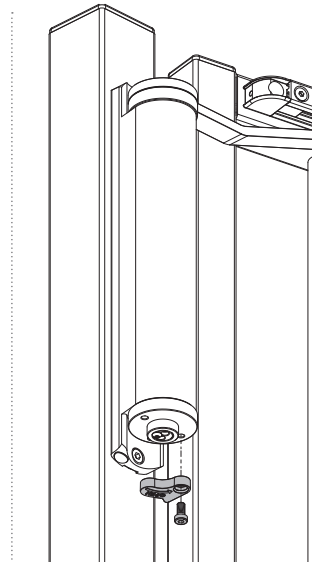

90°

7 Coupling

180°

7 Coupling

8 Pre-tension

(A)

(B)

9 Speed and final snap