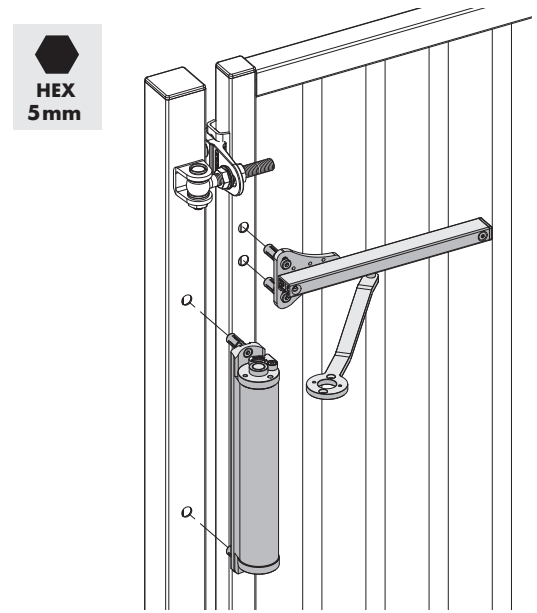

LOCINOX[®]

Let's make it better together

LION

1 Package content

1	Lion	12	DIN 7991 M6x12
2	Top cap	13	DIN 7991-M6x25
3	Bottom cap	14	Lion Rail cap
4	Lion Rail Cap Cover	15	Lion Railholder cap
5	Quick-Fix expander	16	Lion Railholder insert
6	DIN 7981-st. 3,9 x 19	17	Lion Railholder
7	DIN 7984-118x45	18	Lion Railholder cover
8	DIN 912-114x10	19	Lion Rail
9	DIN 912-M6x12	20	Lion Arm
10	DIN 7984-M6x12	21	Allen keys Hex 3, 4, 5 mm
11	Quick-Fix Splitter	22	Drilling templates

90°

2 Mounting situation

3 Drilling template

180°

2 Mounting situation

3 Drilling template

90°

④ Assembling Rail holder

180°

④ Assembling Rail holder

⑤ Left or right mounting

⑥ Gate closer installation

⑥ Gate closer installation

90°

7 Coupling

180°