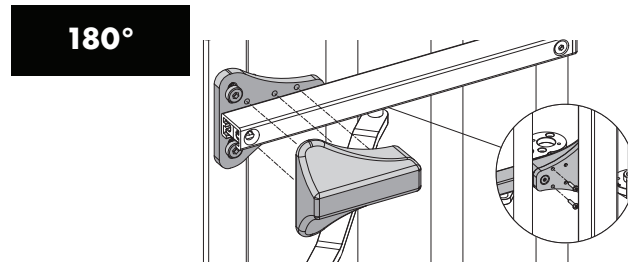

180°

④ Assembling Rail holder

⑤ Left or right mounting

⑥ Gate closer installation

⑥ Gate closer installation

90°

7 Coupling

180°

7 Coupling

8 Pre-tension

(A)

(B)

9 Speed and final snap

⑩ Finishing installation

LOCINOX[®]
Let's make it better together

Doc. Nr.: MANU-000251