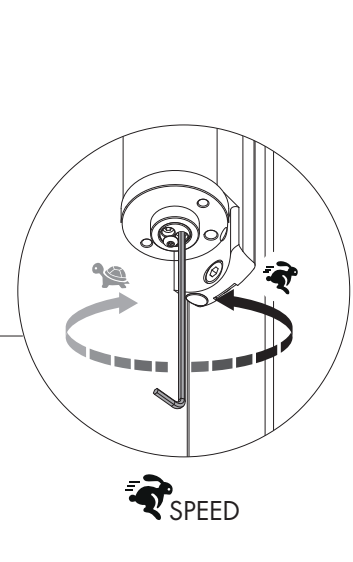

LOCINOX[®]

Let's make it better together

LION

1 Package content

1	Lion	12	DIN 7991 M6x12
2	Top cap	13	DIN 7991-M6x25
3	Bottom cap	14	Lion Rail cap
4	Lion Rail Cap Cover	15	Lion Railholder cap
5	Quick-Fix expander	16	Lion Railholder insert
6	DIN 7981-st. 3,9 x 19	17	Lion Railholder
7	DIN 7984-118x45	18	Lion Railholder cover
8	DIN 912-114x10	19	Lion Rail
9	DIN 912-M6x12	20	Lion Arm
10	DIN 7984-M6x12	21	Allen keys Hex 3, 4, 5 mm
11	Quick-Fix Splitter	22	Drilling templates

90°

2 Mounting situation

3 Drilling template

180°

2 Mounting situation

3 Drilling template

90°

④ Assembling Rail holder

180°

④ Assembling Rail holder

⑤ Left or right mounting

⑥ Gate closer installation

⑥ Gate closer installation

90°

7 Coupling

180°

7 Coupling

8 Pre-tension

(A)

(B)

9 Speed and final snap

⑩ Finishing installation

LOCINOX[®]
Let's make it better together

Doc. Nr.: MANU-000251