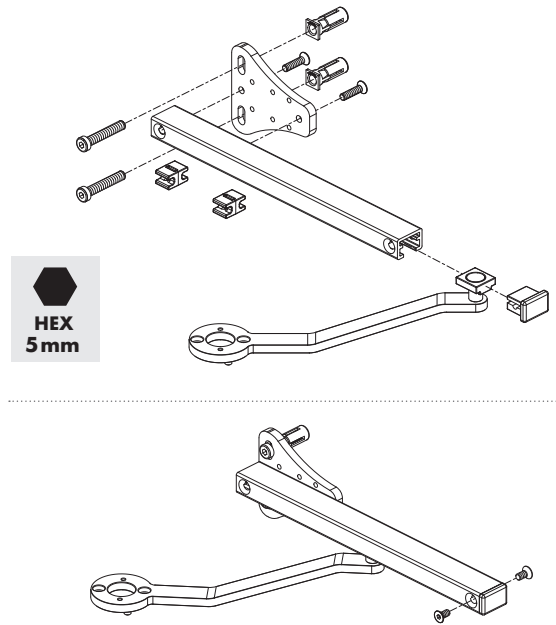

LOCINOX[®]

Let's make it better together

LION

1 Package content

1	Lion	12	DIN 7991 M6x12
2	Top cap	13	DIN 7991-M6x25
3	Bottom cap	14	Lion Rail cap
4	Lion Rail Cap Cover	15	Lion Railholder cap
5	Quick-Fix expander	16	Lion Railholder insert
6	DIN 7981-st. 3,9 x 19	17	Lion Railholder
7	DIN 7984-118x45	18	Lion Railholder cover
8	DIN 912-114x10	19	Lion Rail
9	DIN 912-M6x12	20	Lion Arm
10	DIN 7984-M6x12	21	Allen keys Hex 3, 4, 5 mm
11	Quick-Fix Splitter	22	Drilling templates

90°

2 Mounting situation

3 Drilling template

180°

2 Mounting situation

3 Drilling template

90°

④ Assembling Rail holder

180°

④ Assembling Rail holder

⑤ Left or right mounting

⑥ Gate closer installation

⑥ Gate closer installation

90°

7 Coupling

180°