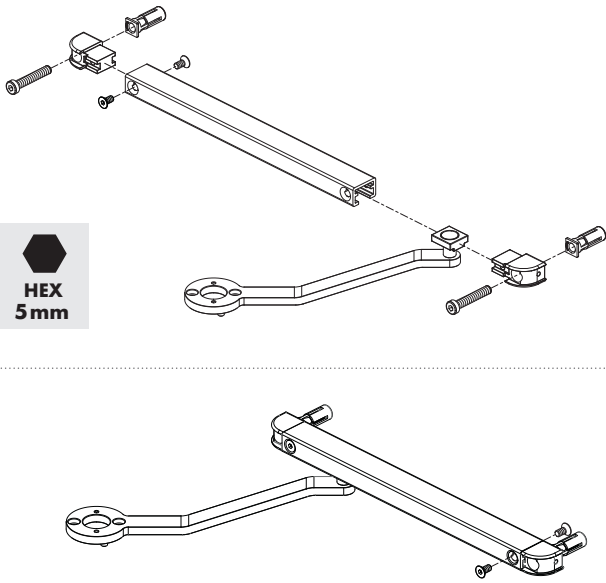

LOCINOX[®]

Let's make it better together

LION

1 Package content

1	Lion	12	DIN 7991 M6x12
2	Top cap	13	DIN 7991-M6x25
3	Bottom cap	14	Lion Rail cap
4	Lion Rail Cap Cover	15	Lion Railholder cap
5	Quick-Fix expander	16	Lion Railholder insert
6	DIN 7981-st. 3,9 x 19	17	Lion Railholder
7	DIN 7984-118x45	18	Lion Railholder cover
8	DIN 912-114x10	19	Lion Rail
9	DIN 912-M6x12	20	Lion Arm
10	DIN 7984-M6x12	21	Allen keys Hex 3, 4, 5 mm
11	Quick-Fix Splitter	22	Drilling templates

90°

2 Mounting situation

3 Drilling template

180°

2 Mounting situation

3 Drilling template

90°

④ Assembling Rail holder

180°

④ Assembling Rail holder

⑤ Left or right mounting

⑥ Gate closer installation

⑥ Gate closer installation

90°

7 Coupling

180°