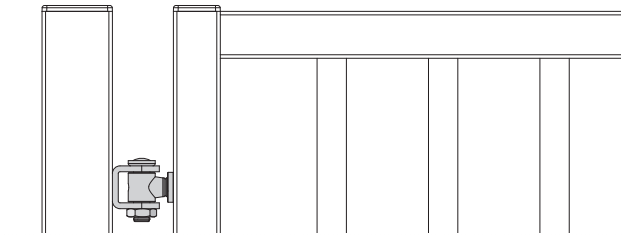

LOCINOX[®]

Let's make it better together

LION

1 Package content

1	Lion	12	DIN 7991 M6x12
2	Top cap	13	DIN 7991-M6x25
3	Bottom cap	14	Lion Rail cap
4	Lion Rail Cap Cover	15	Lion Railholder cap
5	Quick-Fix expander	16	Lion Railholder insert
6	DIN 7981-st. 3,9 x 19	17	Lion Railholder
7	DIN 7984-118x45	18	Lion Railholder cover
8	DIN 912-114x10	19	Lion Rail
9	DIN 912-M6x12	20	Lion Arm
10	DIN 7984-M6x12	21	Allen keys Hex 3, 4, 5 mm
11	Quick-Fix Splitter	22	Drilling templates

90°

2 Mounting situation

3 Drilling template

180°

2 Mounting situation

3 Drilling template

90°

④ Assembling Rail holder