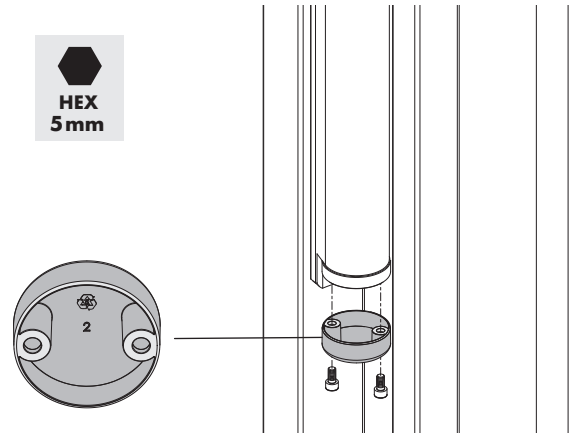

90°

2 Mounting situation

3 Drilling template

180°

2 Mounting situation

3 Drilling template

90°

④ Assembling Rail holder

180°

④ Assembling Rail holder

⑤ Left or right mounting

⑥ Gate closer installation

⑥ Gate closer installation

90°

7 Coupling

180°

7 Coupling

8 Pre-tension

(A)

(B)

9 Speed and final snap

⑩ Finishing installation

LOCINOX[®]
Let's make it better together

Doc. Nr.: MANU-000251