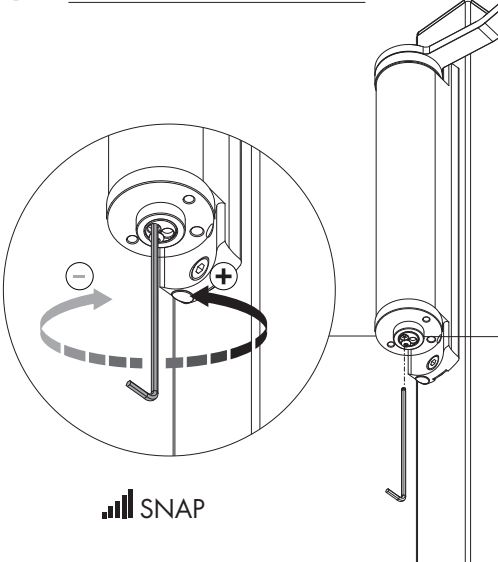

90°

2 Mounting situation

3 Drilling template

180°

2 Mounting situation

3 Drilling template

90°

④ Assembling Rail holder

180°

④ Assembling Rail holder

⑤ Left or right mounting

⑥ Gate closer installation

⑥ Gate closer installation

90°

7 Coupling

180°

7 Coupling

8 Pre-tension

(A)

(B)

9 Speed and final snap

⑩ Finishing installation

LOCINOX[®]
Let's make it better together

Doc. Nr.: MANU-000251