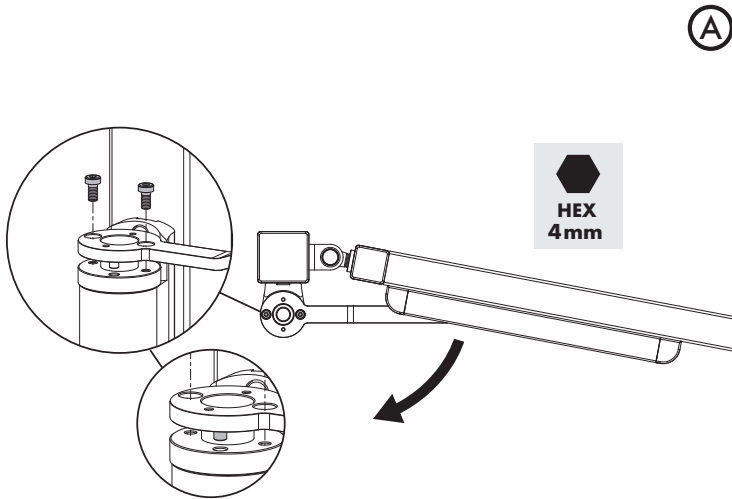

8 Pre-tension