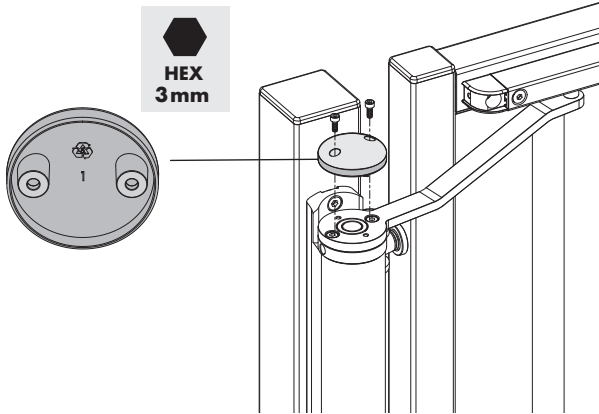

180°

④ Assembling Rail holder

⑤ Left or right mounting

⑥ Gate closer installation

⑥ Gate closer installation

90°

7 Coupling

180°

7 Coupling

8 Pre-tension

(A)

(B)

9 Speed and final snap

⑩ Finishing installation

LOCINOX[®]
Let's make it better together

Doc. Nr.: MANU-000251