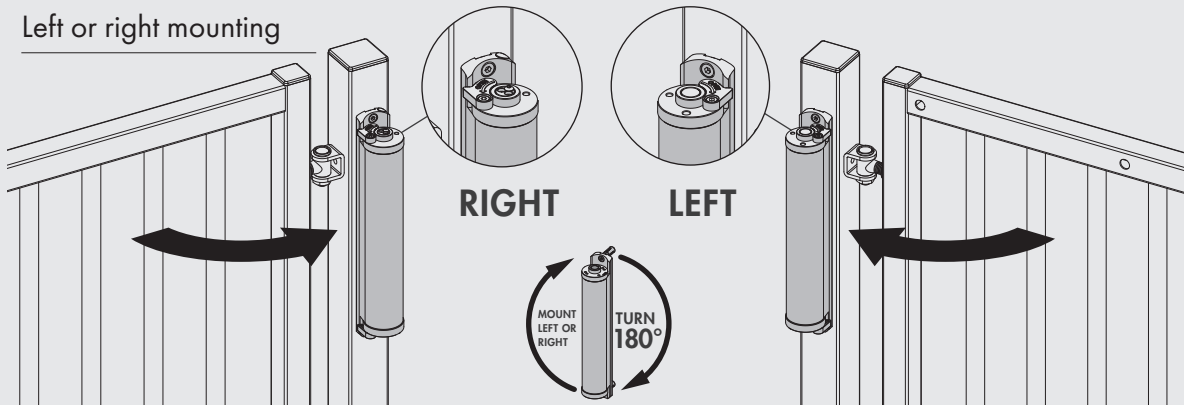

LOCINOX[®]

Let's make it better together

LION

1 Package content

1	Lion	12	DIN 7991 M6x12
2	Top cap	13	DIN 7991-M6x25
3	Bottom cap	14	Lion Rail cap
4	Lion Rail Cap Cover	15	Lion Railholder cap
5	Quick-Fix expander	16	Lion Railholder insert
6	DIN 7981-st. 3,9 x 19	17	Lion Railholder
7	DIN 7984-118x45	18	Lion Railholder cover
8	DIN 912-114x10	19	Lion Rail
9	DIN 912-M6x12	20	Lion Arm
10	DIN 7984-M6x12	21	Allen keys Hex 3, 4, 5 mm
11	Quick-Fix Splitter	22	Drilling templates

90°

2 Mounting situation

3 Drilling template

180°

2 Mounting situation

3 Drilling template

90°

④ Assembling Rail holder

180°

④ Assembling Rail holder

⑤ Left or right mounting

⑥ Gate closer installation

⑥ Gate closer installation

90°

7 Coupling

180°