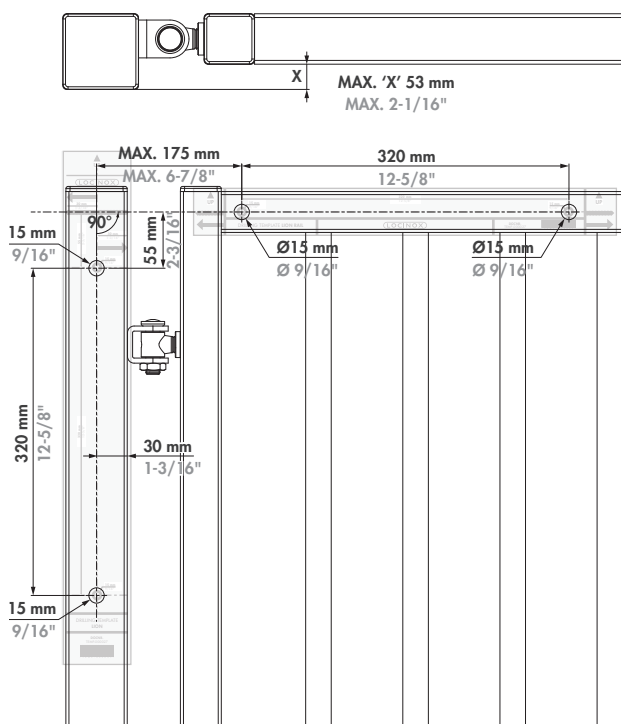

LOCINOX[®]

Let's make it better together

LION

1 Package content

1	Lion	12	DIN 7991 M6x12
2	Top cap	13	DIN 7991-M6x25
3	Bottom cap	14	Lion Rail cap
4	Lion Rail Cap Cover	15	Lion Railholder cap
5	Quick-Fix expander	16	Lion Railholder insert
6	DIN 7981-st. 3,9 x 19	17	Lion Railholder
7	DIN 7984-118x45	18	Lion Railholder cover
8	DIN 912-114x10	19	Lion Rail
9	DIN 912-M6x12	20	Lion Arm
10	DIN 7984-M6x12	21	Allen keys Hex 3, 4, 5 mm
11	Quick-Fix Splitter	22	Drilling templates

90°

2 Mounting situation

3 Drilling template

180°

2 Mounting situation

3 Drilling template

90°

④ Assembling Rail holder

180°

④ Assembling Rail holder

⑤ Left or right mounting

⑥ Gate closer installation

⑥ Gate closer installation

90°

7 Coupling

180°