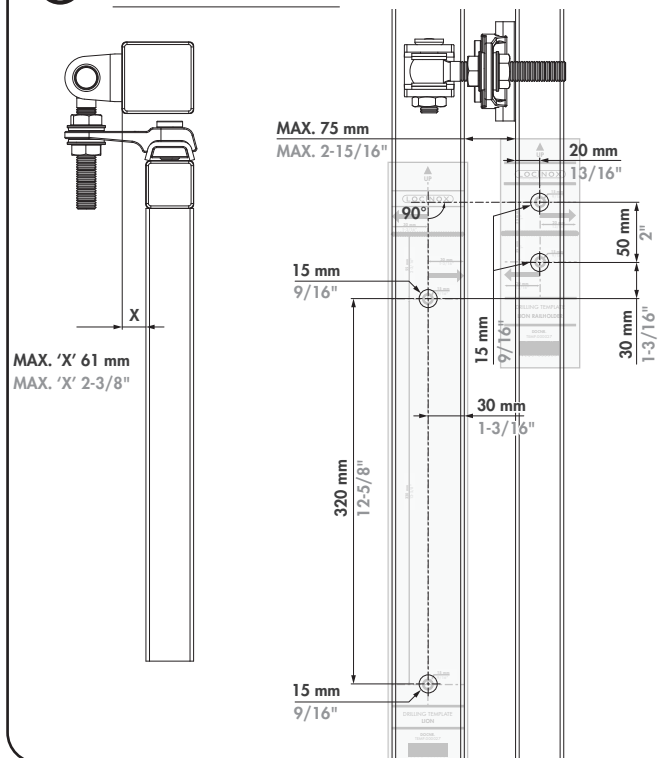

LOCINOX[®]

Let's make it better together

LION

1 Package content

1	Lion	12	DIN 7991 M6x12
2	Top cap	13	DIN 7991-M6x25
3	Bottom cap	14	Lion Rail cap
4	Lion Rail Cap Cover	15	Lion Railholder cap
5	Quick-Fix expander	16	Lion Railholder insert
6	DIN 7981-st. 3,9 x 19	17	Lion Railholder
7	DIN 7984-118x45	18	Lion Railholder cover
8	DIN 912-114x10	19	Lion Rail
9	DIN 912-M6x12	20	Lion Arm
10	DIN 7984-M6x12	21	Allen keys Hex 3, 4, 5 mm
11	Quick-Fix Splitter	22	Drilling templates

90°

2 Mounting situation

3 Drilling template

180°

2 Mounting situation

3 Drilling template

90°

④ Assembling Rail holder

180°

④ Assembling Rail holder

⑤ Left or right mounting

⑥ Gate closer installation

⑥ Gate closer installation

90°

7 Coupling

180°