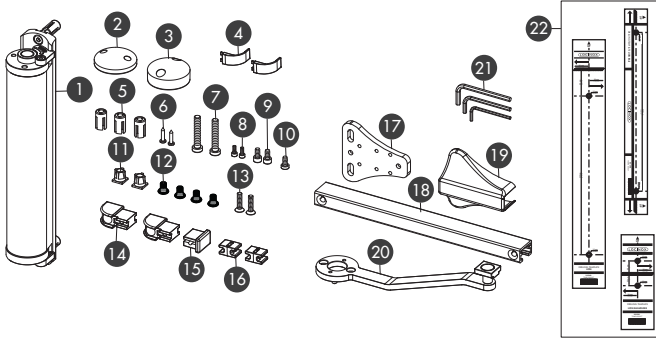

LOCINOX[®]

Let's make it better together

LION

1 Package content

1	Lion	12	DIN 7991 M6x12
2	Top cap	13	DIN 7991-M6x25
3	Bottom cap	14	Lion Rail cap
4	Lion Rail Cap Cover	15	Lion Railholder cap
5	Quick-Fix expander	16	Lion Railholder insert
6	DIN 7981-st. 3,9 x 19	17	Lion Railholder
7	DIN 7984-118x45	18	Lion Railholder cover
8	DIN 912-114x10	19	Lion Rail
9	DIN 912-M6x12	20	Lion Arm
10	DIN 7984-M6x12	21	Allen keys Hex 3, 4, 5 mm
11	Quick-Fix Splitter	22	Drilling templates

90°

2 Mounting situation

3 Drilling template

180°

2 Mounting situation

3 Drilling template

90°

④ Assembling Rail holder

180°

④ Assembling Rail holder

⑤ Left or right mounting

⑥ Gate closer installation

⑥ Gate closer installation

90°

7 Coupling

180°