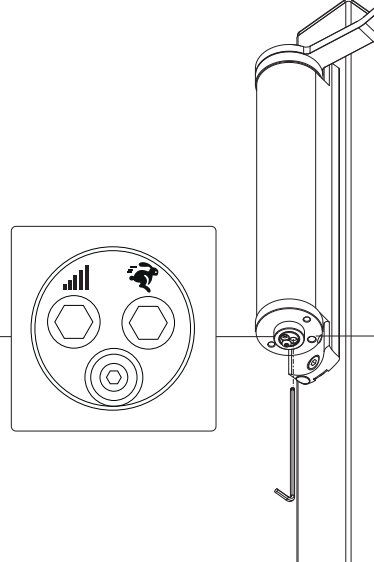

LOCINOX[®]

Let's make it better together

LION

1 Package content

1	Lion	12	DIN 7991 M6x12
2	Top cap	13	DIN 7991-M6x25
3	Bottom cap	14	Lion Rail cap
4	Lion Rail Cap Cover	15	Lion Railholder cap
5	Quick-Fix expander	16	Lion Railholder insert
6	DIN 7981-st. 3,9 x 19	17	Lion Railholder
7	DIN 7984-118x45	18	Lion Railholder cover
8	DIN 912-114x10	19	Lion Rail
9	DIN 912-M6x12	20	Lion Arm
10	DIN 7984-M6x12	21	Allen keys Hex 3, 4, 5 mm
11	Quick-Fix Splitter	22	Drilling templates

90°

2 Mounting situation

3 Drilling template

180°

2 Mounting situation

3 Drilling template

90°

④ Assembling Rail holder

180°

④ Assembling Rail holder

⑤ Left or right mounting

⑥ Gate closer installation

⑥ Gate closer installation

90°

7 Coupling

180°

7 Coupling

8 Pre-tension

(A)

(B)

9 Speed and final snap

⑩ Finishing installation

LOCINOX[®]
Let's make it better together

Doc. Nr.: MANU-000251