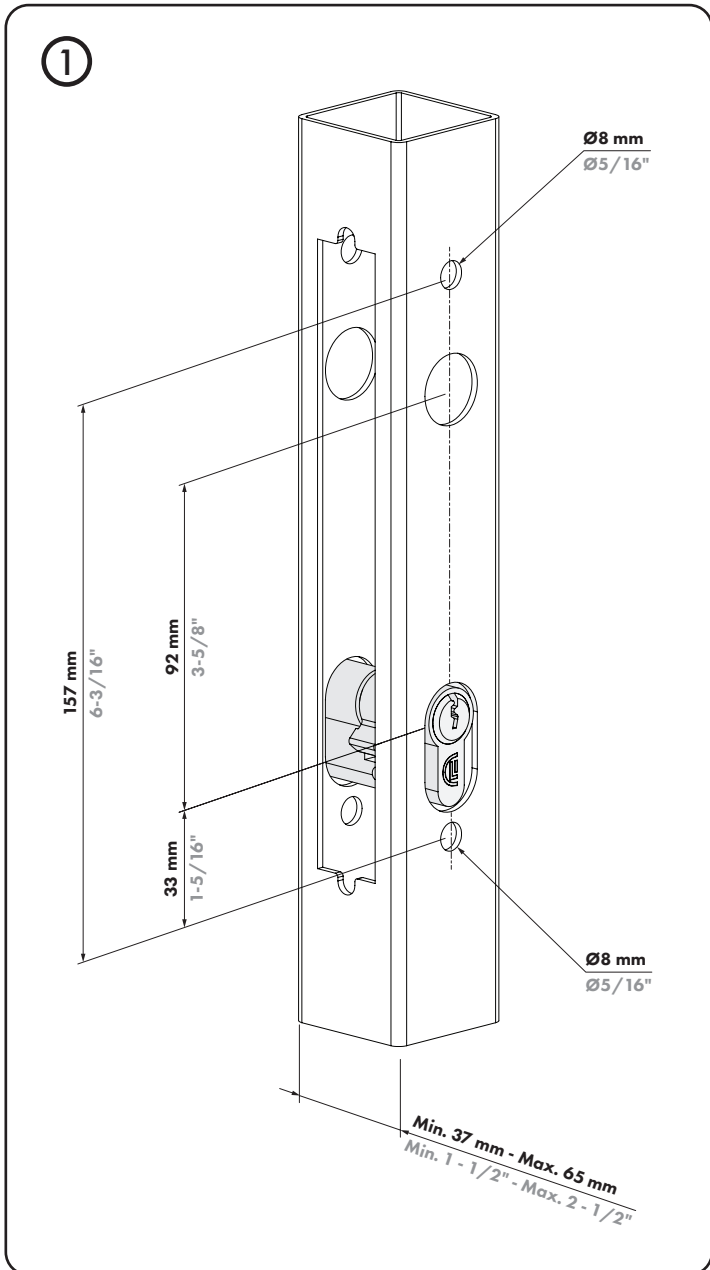

3006FIX	3006PAD	3006HOLD	1	2	3	4	5	6	7	8
										2x (M4 x 48) 2x (M4 x 55) 2x (M4 x 60) 2x (M4 x 71)

pictures@locinox.com

SUCCESSFUL INSTALLATION?

Please send us your pictures & videos

SUCCESSVOLLE INSTALLATIE?