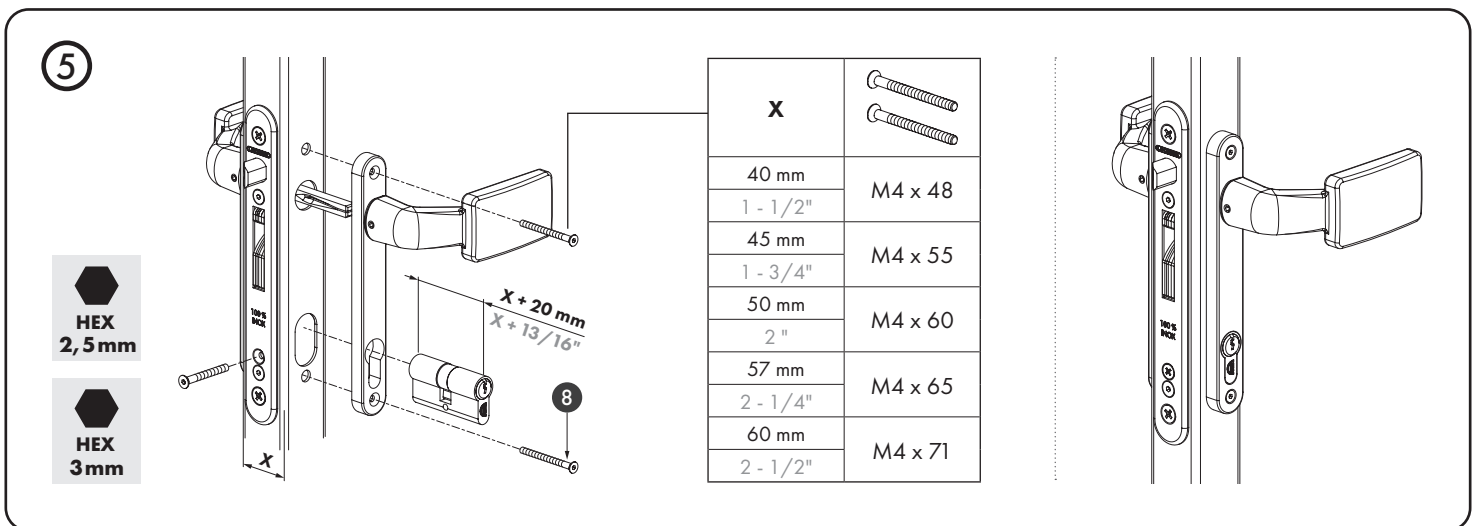

3006FIX	3006PAD	3006HOLD	1	2	3	4	5	6	7	8
										2x (M4 x 48) 2x (M4 x 55) 2x (M4 x 60) 2x (M4 x 71)

pictures@locinox.com

SUCCESSFUL INSTALLATION?

Please send us your pictures & videos

SUCCESSVOLLE INSTALLATIE?