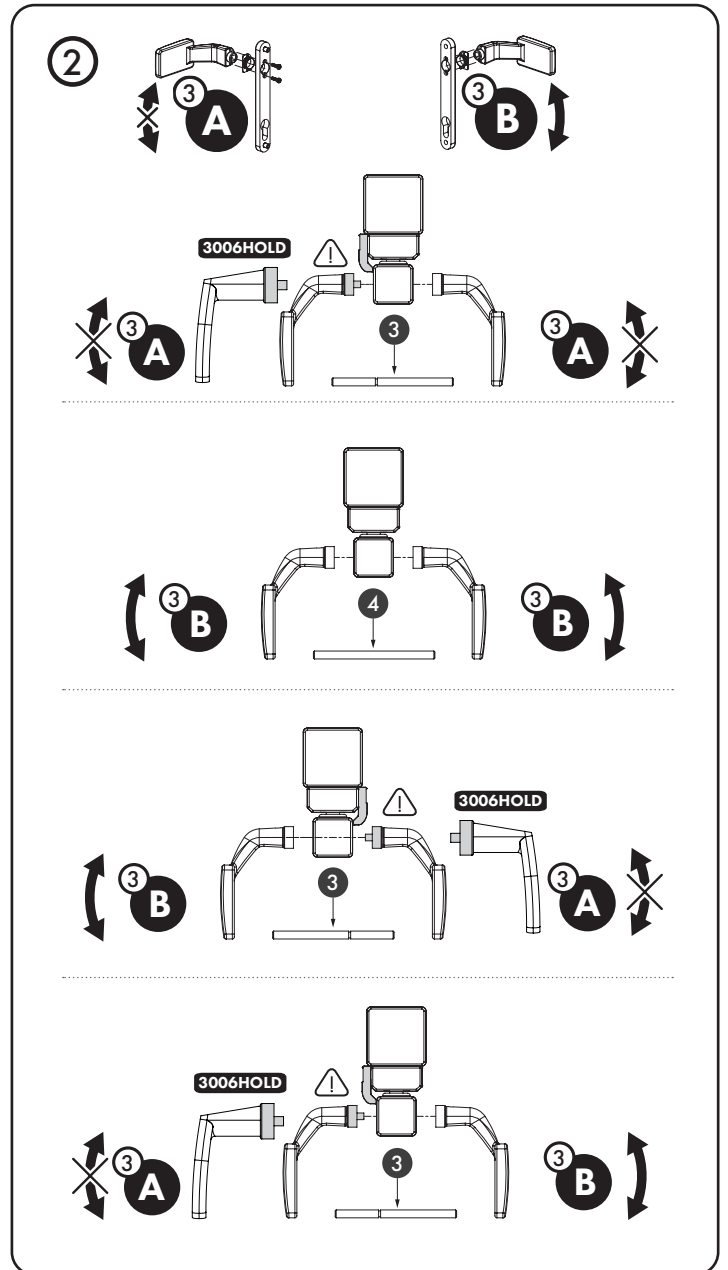

3006FIX	3006PAD	3006HOLD	1	2	3	4	5	6	7	8
										2x (M4 x 48) 2x (M4 x 55) 2x (M4 x 60) 2x (M4 x 71)

pictures@locinox.com

SUCCESSFUL INSTALLATION?

Please send us your pictures & videos

SUCCESSVOLLE INSTALLATIE?