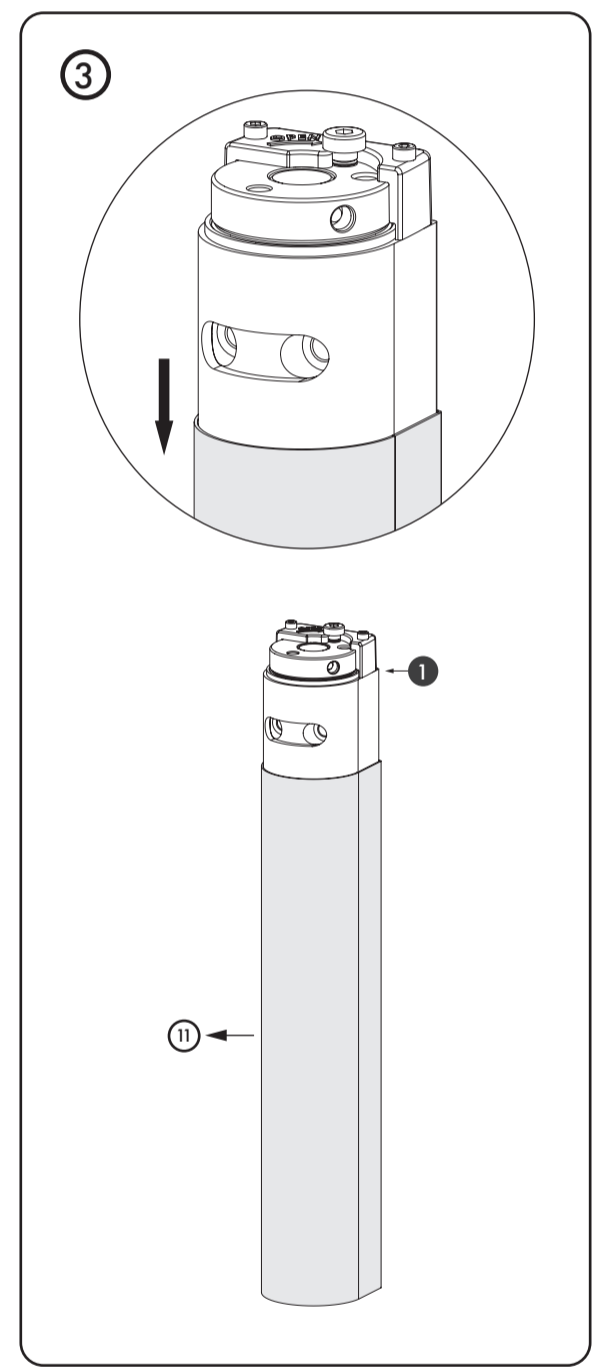

Groove plate

BOLTON4D

	mm	inch	mm	inch
4D M16	42 < X < 52,5 mm	1-5/8" < X < 2-1/16"	X ≥ 52,5 mm	X ≥ 2-1/16"
1034ROLL-HDG-M16	43 < X < 53 mm	1-11/16" < X < 2-1/16"	X ≥ 53 mm	X ≥ 2-1/16"
4D M20	46 < X < 62 mm	1-13/16" < X < 2-7/16"	X ≥ 62 mm	X ≥ 2-7/16"
1034ROLL-HDG-M20	49 < X < 65 mm	1-15/16" < X < 2-9/16"	X ≥ 65 mm	X ≥ 2-9/16"