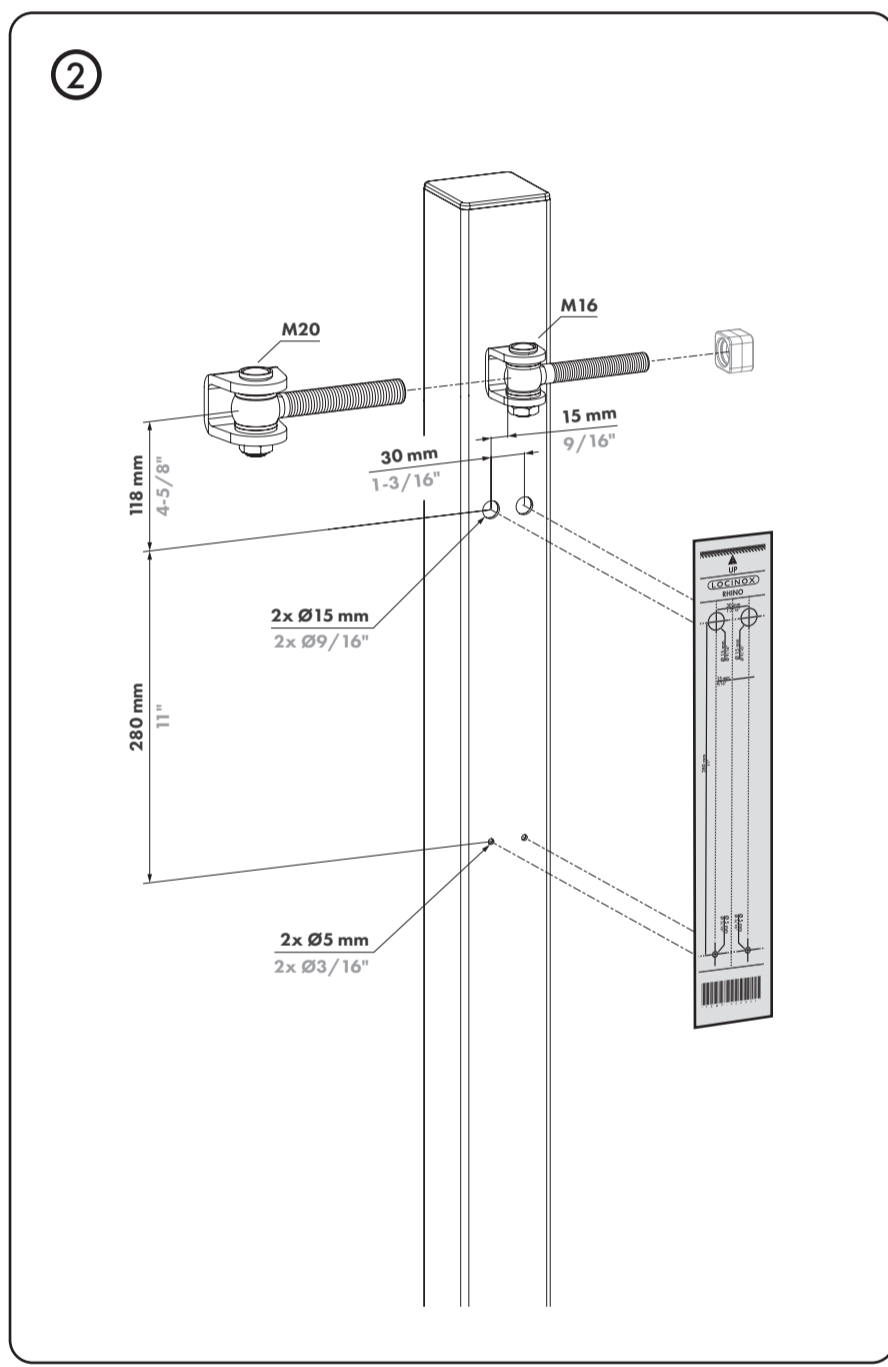

Groove plate

BOLTON4D

	mm	inch	mm	inch
4D M16	42 < X < 52,5 mm	1-5/8" < X < 2-1/16"	X ≥ 52,5 mm	X ≥ 2-1/16"
1034ROLL-HDG-M16	43 < X < 53 mm	1-11/16" < X < 2-1/16"	X ≥ 53 mm	X ≥ 2-1/16"
4D M20	46 < X < 62 mm	1-13/16" < X < 2-7/16"	X ≥ 62 mm	X ≥ 2-7/16"
1034ROLL-HDG-M20	49 < X < 65 mm	1-15/16" < X < 2-9/16"	X ≥ 65 mm	X ≥ 2-9/16"