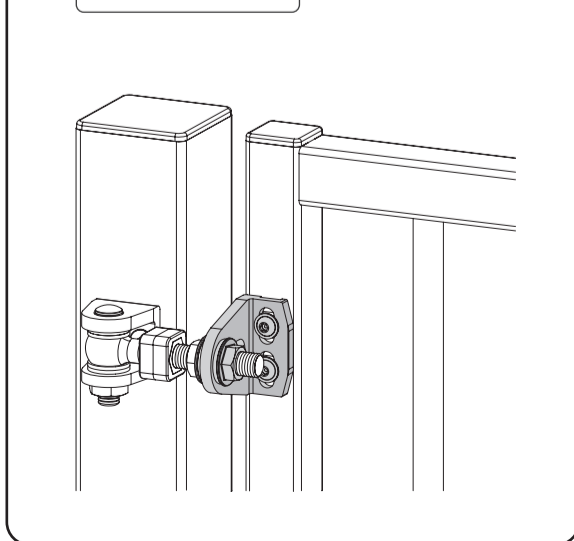

Groove plate

BOLTON4D

	mm	inch	mm	inch
4D M16	42 < X < 52,5 mm	1-5/8" < X < 2-1/16"	X ≥ 52,5 mm	X ≥ 2-1/16"
1034ROLL-HDG-M16	43 < X < 53 mm	1-11/16" < X < 2-1/16"	X ≥ 53 mm	X ≥ 2-1/16"
4D M20	46 < X < 62 mm	1-13/16" < X < 2-7/16"	X ≥ 62 mm	X ≥ 2-7/16"
1034ROLL-HDG-M20	49 < X < 65 mm	1-15/16" < X < 2-9/16"	X ≥ 65 mm	X ≥ 2-9/16"