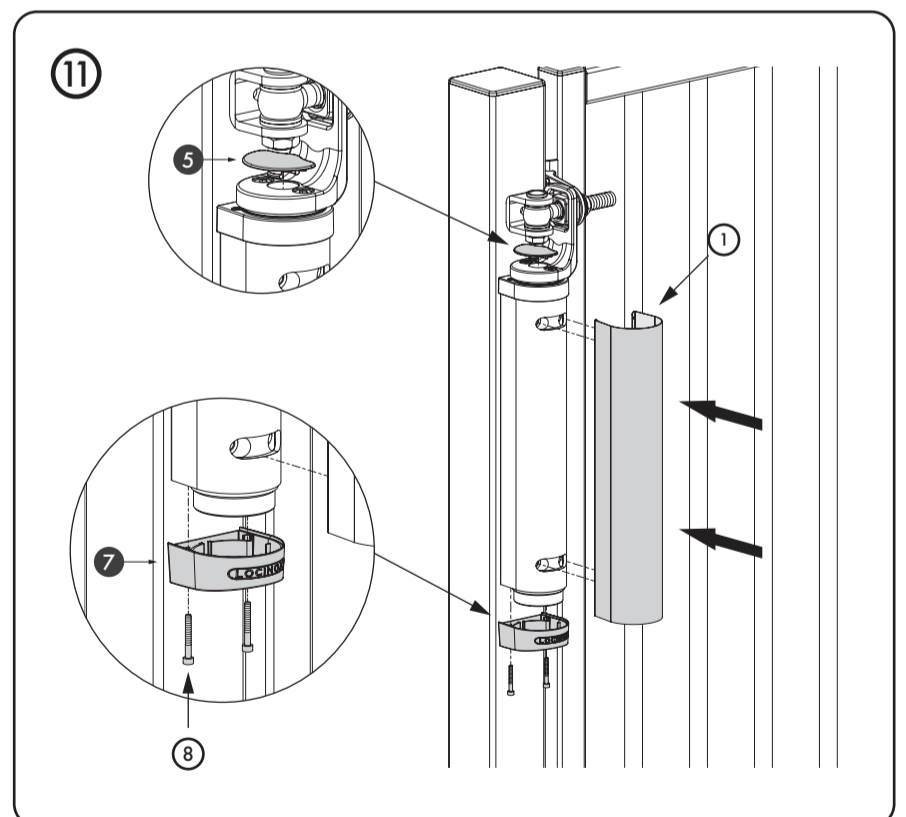

Groove plate

BOLTON4D

	mm	inch	mm	inch
4D M16	42 < X < 52,5 mm	1-5/8" < X < 2-1/16"	X ≥ 52,5 mm	X ≥ 2-1/16"
1034ROLL-HDG-M16	43 < X < 53 mm	1-11/16" < X < 2-1/16"	X ≥ 53 mm	X ≥ 2-1/16"
4D M20	46 < X < 62 mm	1-13/16" < X < 2-7/16"	X ≥ 62 mm	X ≥ 2-7/16"
1034ROLL-HDG-M20	49 < X < 65 mm	1-15/16" < X < 2-9/16"	X ≥ 65 mm	X ≥ 2-9/16"