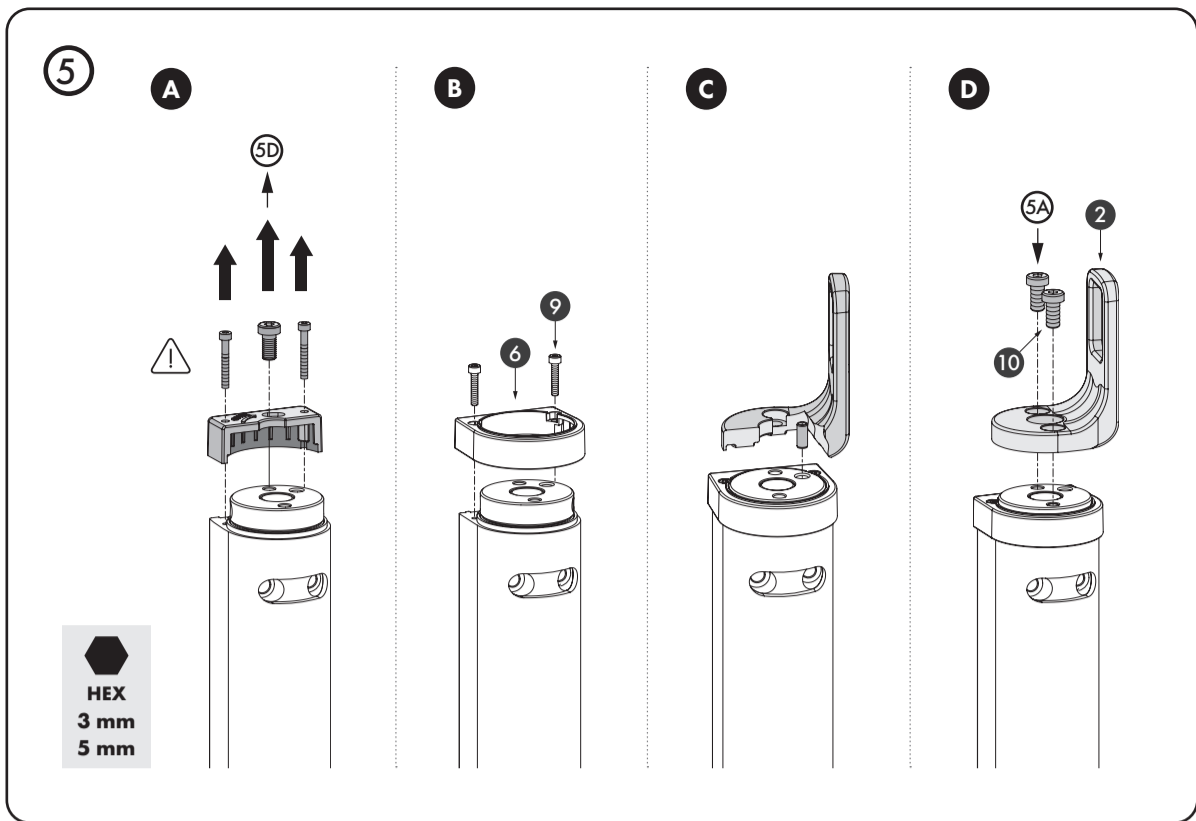

Groove plate

BOLTON4D

	mm	inch	mm	inch
4D M16	42 < X < 52,5 mm	1-5/8" < X < 2-1/16"	X ≥ 52,5 mm	X ≥ 2-1/16"
1034ROLL-HDG-M16	43 < X < 53 mm	1-11/16" < X < 2-1/16"	X ≥ 53 mm	X ≥ 2-1/16"
4D M20	46 < X < 62 mm	1-13/16" < X < 2-7/16"	X ≥ 62 mm	X ≥ 2-7/16"
1034ROLL-HDG-M20	49 < X < 65 mm	1-15/16" < X < 2-9/16"	X ≥ 65 mm	X ≥ 2-9/16"