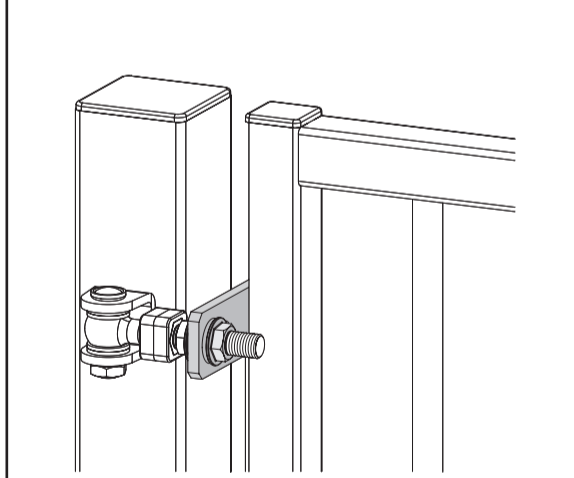

Groove plate

BOLTON4D

	mm	inch	mm	inch
4D M16	42 < X < 52,5 mm	1-5/8" < X < 2-1/16"	X ≥ 52,5 mm	X ≥ 2-1/16"
1034ROLL-HDG-M16	43 < X < 53 mm	1-11/16" < X < 2-1/16"	X ≥ 53 mm	X ≥ 2-1/16"
4D M20	46 < X < 62 mm	1-13/16" < X < 2-7/16"	X ≥ 62 mm	X ≥ 2-7/16"
1034ROLL-HDG-M20	49 < X < 65 mm	1-15/16" < X < 2-9/16"	X ≥ 65 mm	X ≥ 2-9/16"