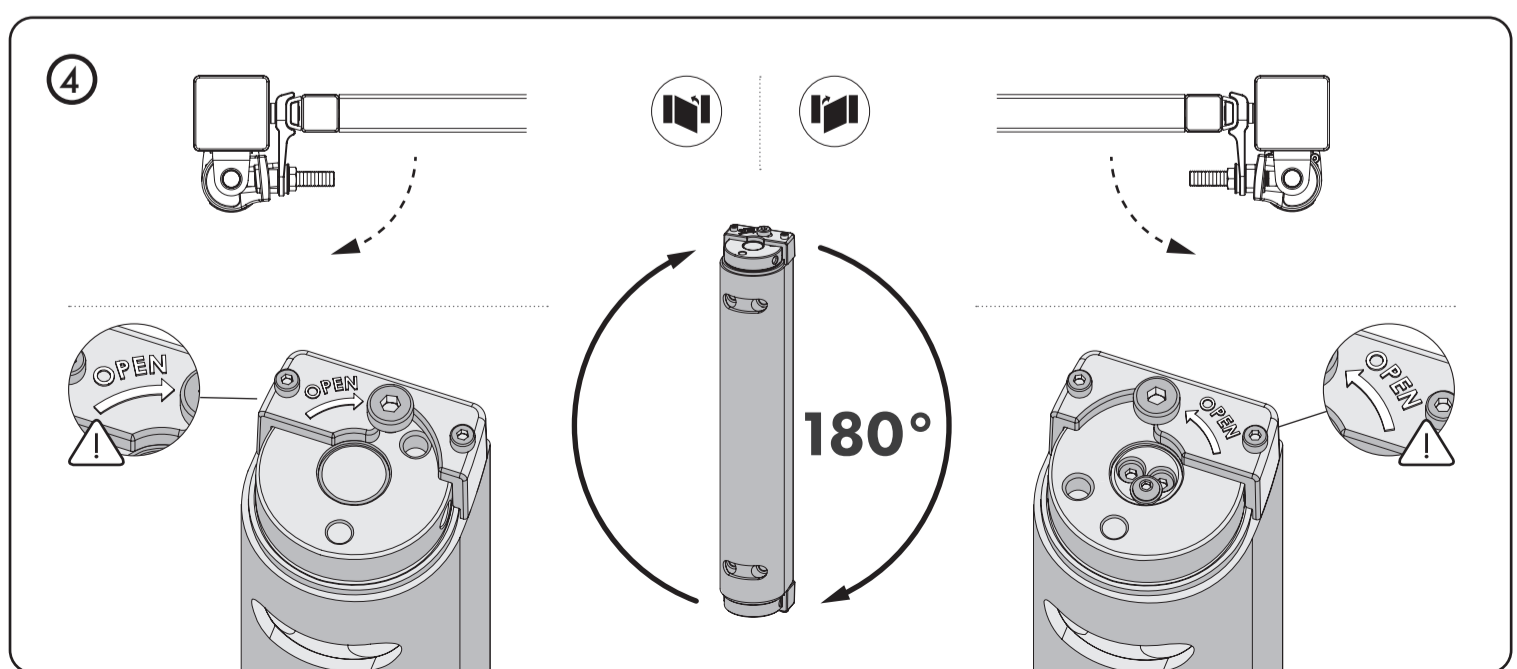

Groove plate

BOLTON4D

	mm	inch	mm	inch
4D M16	42 < X < 52,5 mm	1-5/8" < X < 2-1/16"	X ≥ 52,5 mm	X ≥ 2-1/16"
1034ROLL-HDG-M16	43 < X < 53 mm	1-11/16" < X < 2-1/16"	X ≥ 53 mm	X ≥ 2-1/16"
4D M20	46 < X < 62 mm	1-13/16" < X < 2-7/16"	X ≥ 62 mm	X ≥ 2-7/16"
1034ROLL-HDG-M20	49 < X < 65 mm	1-15/16" < X < 2-9/16"	X ≥ 65 mm	X ≥ 2-9/16"