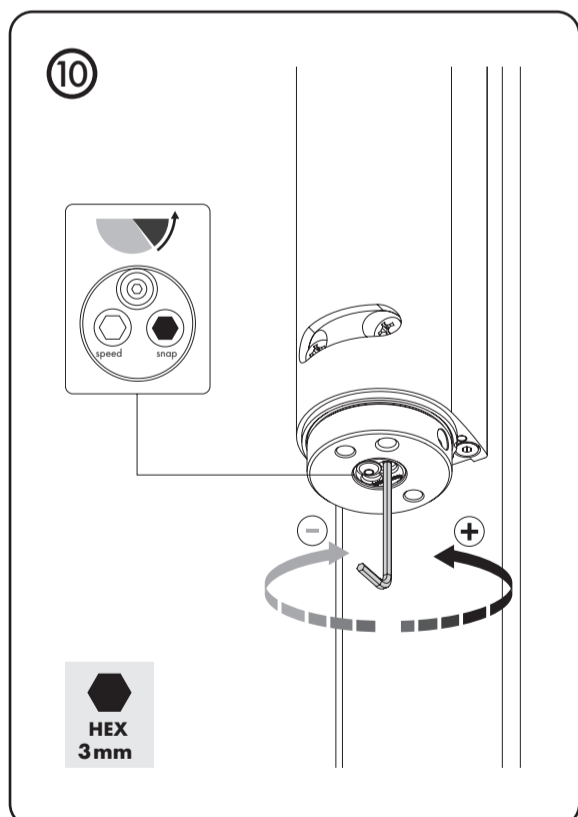

Groove plate

BOLTON4D

	mm	inch	mm	inch
4D M16	42 < X < 52,5 mm	1-5/8" < X < 2-1/16"	X ≥ 52,5 mm	X ≥ 2-1/16"
1034ROLL-HDG-M16	43 < X < 53 mm	1-11/16" < X < 2-1/16"	X ≥ 53 mm	X ≥ 2-1/16"
4D M20	46 < X < 62 mm	1-13/16" < X < 2-7/16"	X ≥ 62 mm	X ≥ 2-7/16"
1034ROLL-HDG-M20	49 < X < 65 mm	1-15/16" < X < 2-9/16"	X ≥ 65 mm	X ≥ 2-9/16"