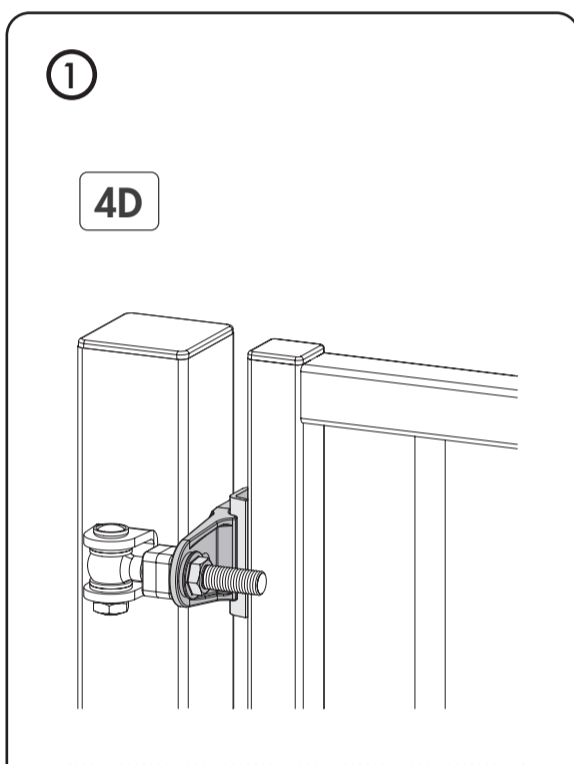

Groove plate

BOLTON4D

	mm	inch	mm	inch
4D M16	42 < X < 52,5 mm	1-5/8" < X < 2-1/16"	X ≥ 52,5 mm	X ≥ 2-1/16"
1034ROLL-HDG-M16	43 < X < 53 mm	1-11/16" < X < 2-1/16"	X ≥ 53 mm	X ≥ 2-1/16"
4D M20	46 < X < 62 mm	1-13/16" < X < 2-7/16"	X ≥ 62 mm	X ≥ 2-7/16"
1034ROLL-HDG-M20	49 < X < 65 mm	1-15/16" < X < 2-9/16"	X ≥ 65 mm	X ≥ 2-9/16"