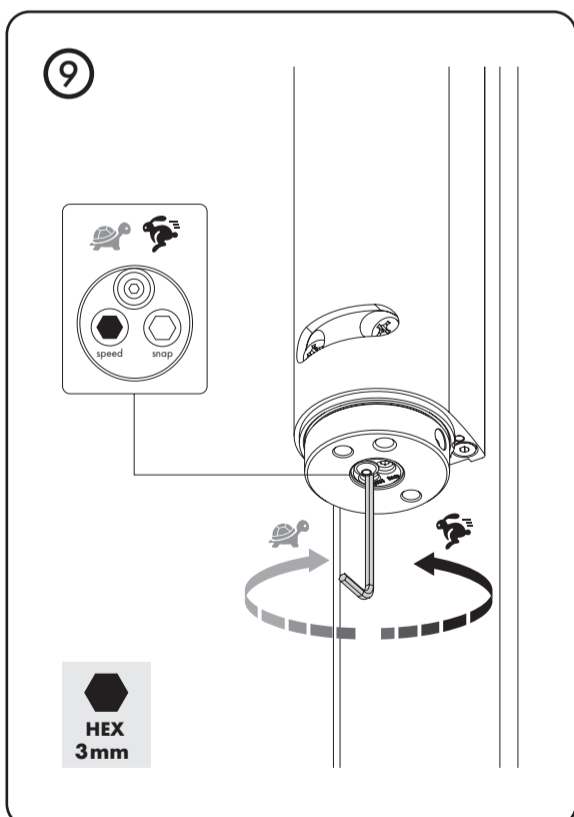

Groove plate

BOLTON4D

	mm	inch	mm	inch
4D M16	42 < X < 52,5 mm	1-5/8" < X < 2-1/16"	X ≥ 52,5 mm	X ≥ 2-1/16"
1034ROLL-HDG-M16	43 < X < 53 mm	1-11/16" < X < 2-1/16"	X ≥ 53 mm	X ≥ 2-1/16"
4D M20	46 < X < 62 mm	1-13/16" < X < 2-7/16"	X ≥ 62 mm	X ≥ 2-7/16"
1034ROLL-HDG-M20	49 < X < 65 mm	1-15/16" < X < 2-9/16"	X ≥ 65 mm	X ≥ 2-9/16"