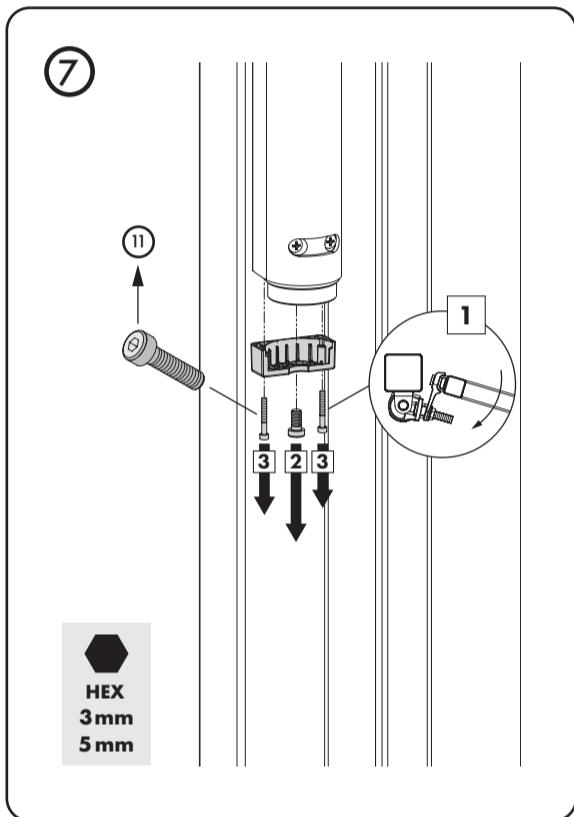

Groove plate

BOLTON4D

	mm	inch	mm	inch
4D M16	42 < X < 52,5 mm	1-5/8" < X < 2-1/16"	X ≥ 52,5 mm	X ≥ 2-1/16"
1034ROLL-HDG-M16	43 < X < 53 mm	1-11/16" < X < 2-1/16"	X ≥ 53 mm	X ≥ 2-1/16"
4D M20	46 < X < 62 mm	1-13/16" < X < 2-7/16"	X ≥ 62 mm	X ≥ 2-7/16"
1034ROLL-HDG-M20	49 < X < 65 mm	1-15/16" < X < 2-9/16"	X ≥ 65 mm	X ≥ 2-9/16"