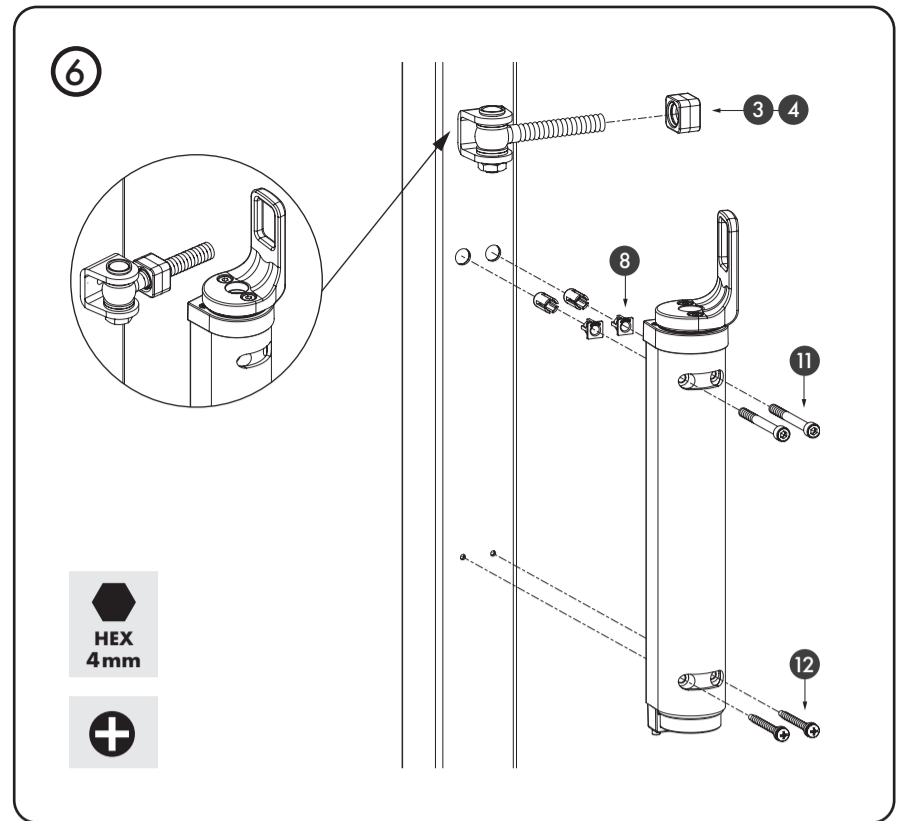

Groove plate

BOLTON4D

	mm	inch	mm	inch
4D M16	42 < X < 52,5 mm	1-5/8" < X < 2-1/16"	X ≥ 52,5 mm	X ≥ 2-1/16"
1034ROLL-HDG-M16	43 < X < 53 mm	1-11/16" < X < 2-1/16"	X ≥ 53 mm	X ≥ 2-1/16"
4D M20	46 < X < 62 mm	1-13/16" < X < 2-7/16"	X ≥ 62 mm	X ≥ 2-7/16"
1034ROLL-HDG-M20	49 < X < 65 mm	1-15/16" < X < 2-9/16"	X ≥ 65 mm	X ≥ 2-9/16"