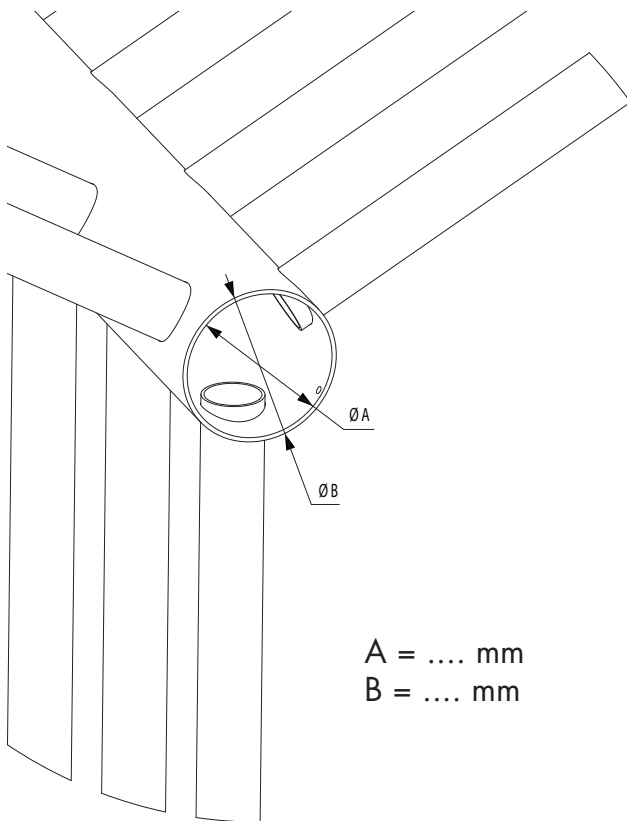

LOCINOX[®]

Let's make it better together

CODE: TT-PIVOT

① Content

② Explosion & Dimensions

③ Measurements

A = mm
B = mm

④ Adjusting the base

⑤ Adjusting the turnstile

⑥ Mounting

LOCINOX[®]
Let's make it better together

Doc. Nr.: MANU-000213

Locinox NV • Brabantstraat 107 • 8790 Waregem • Belgium • www.locinox.com
Locinox CEE • Irysowa 9 • 55-040 Bielany Wrocławskie • Poland
Locinox LLC • 460 Windy Point Drive • Glendale Heights - IL 60139 • USA