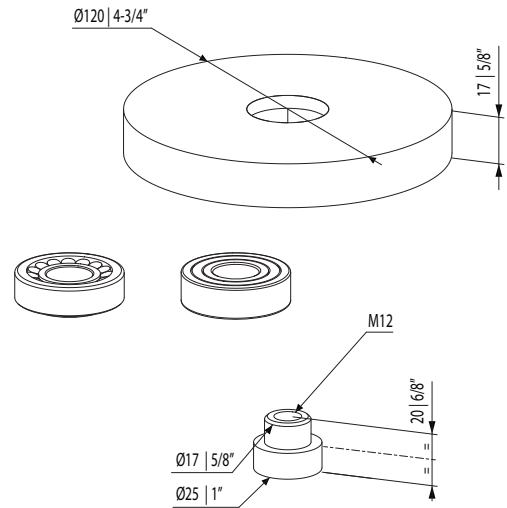

LOCINOX[®]

Let's make it better together

CODE: TT-PIVOT

① Content

② Explosion & Dimensions

③ Measurements

A = mm
B = mm

④ Adjusting the base

⑤ Adjusting the turnstile

⑥ Mounting

LOCINOX[®]
Let's make it better together

Doc. Nr.: MANU-000213

Locinox NV • Brabantstraat 107 • 8790 Waregem • Belgium • www.locinox.com
Locinox CEE • Irysowa 9 • 55-040 Bielany Wrocławskie • Poland
Locinox LLC • 460 Windy Point Drive • Glendale Heights - IL 60139 • USA