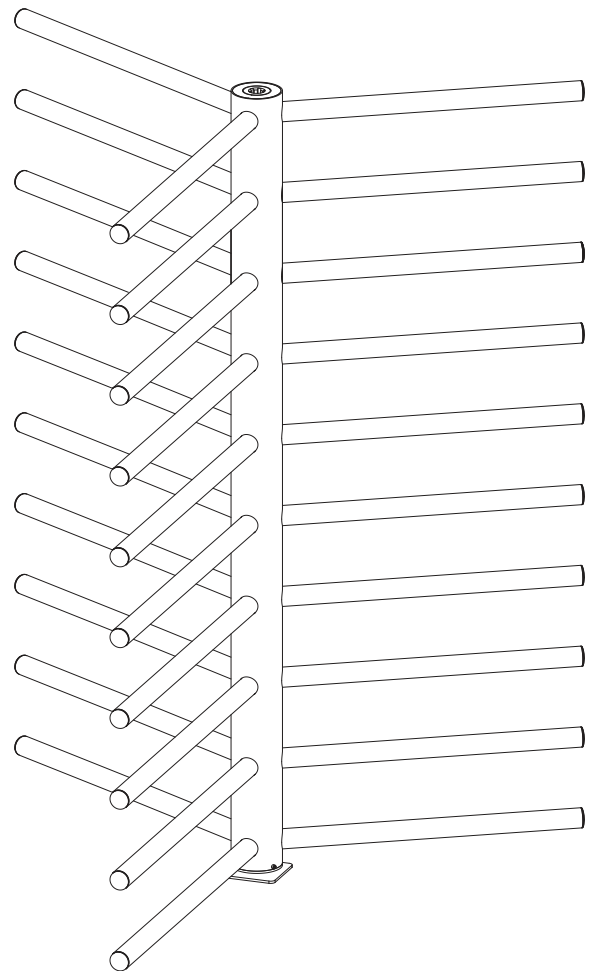

LOCINOX[®]

Let's make it better together

CODE: TT-PIVOT

① Content

② Explosion & Dimensions

③ Measurements

A = mm
B = mm

④ Adjusting the base

⑤ Adjusting the turnstile

⑥ Mounting

LOCINOX[®]
Let's make it better together

Doc. Nr.: MANU-000213

Locinox NV • Brabantstraat 107 • 8790 Waregem • Belgium • www.locinox.com
Locinox CEE • Irysowa 9 • 55-040 Bielany Wrocławskie • Poland
Locinox LLC • 460 Windy Point Drive • Glendale Heights - IL 60139 • USA