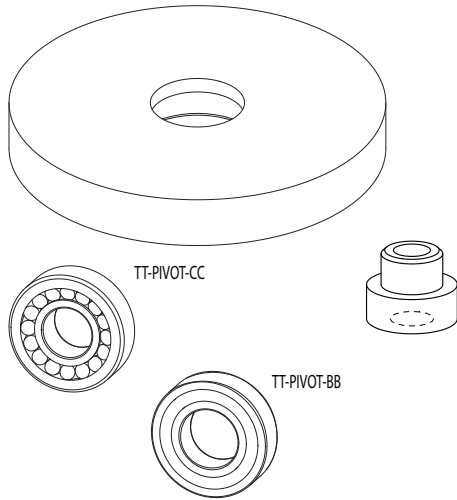

LOCINOX[®]

Let's make it better together

CODE: TT-PIVOT

① Content

② Explosion & Dimensions

③ Measurements

A = mm
B = mm

④ Adjusting the base

⑤ Adjusting the turnstile

⑥ Mounting

LOCINOX[®]
Let's make it better together

Doc. Nr.: MANU-000213

Locinox NV • Brabantstraat 107 • 8790 Waregem • Belgium • www.locinox.com
Locinox CEE • Irysowa 9 • 55-040 Bielany Wrocławskie • Poland
Locinox LLC • 460 Windy Point Drive • Glendale Heights - IL 60139 • USA