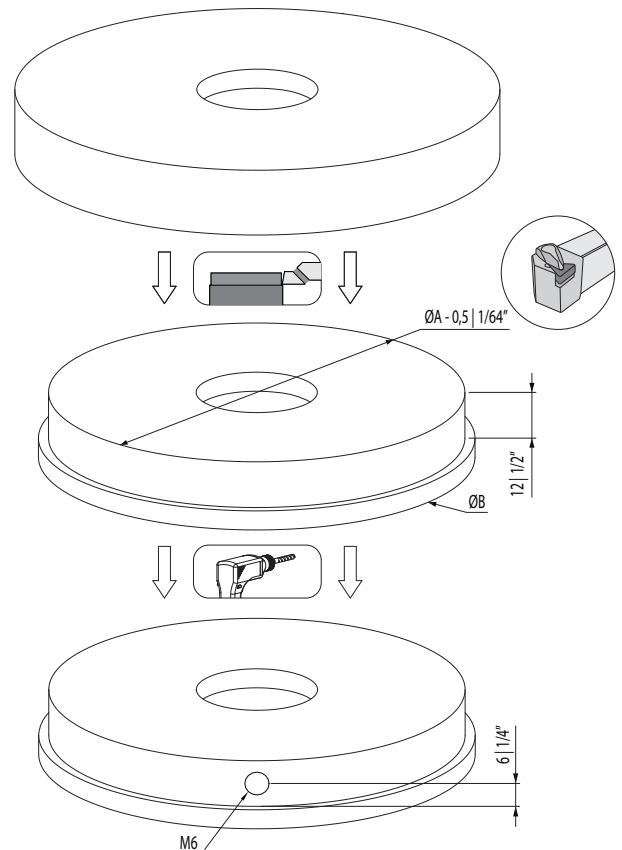

LOCINOX[®]

Let's make it better together

CODE: TT-PIVOT

① Content

② Explosion & Dimensions

③ Measurements

A = mm
B = mm

④ Adjusting the base

⑤ Adjusting the turnstile

⑥ Mounting

LOCINOX[®]
Let's make it better together

Doc. Nr.: MANU-000213

Locinox NV • Brabantstraat 107 • 8790 Waregem • Belgium • www.locinox.com
Locinox CEE • Irysowa 9 • 55-040 Bielany Wrocławskie • Poland
Locinox LLC • 460 Windy Point Drive • Glendale Heights - IL 60139 • USA