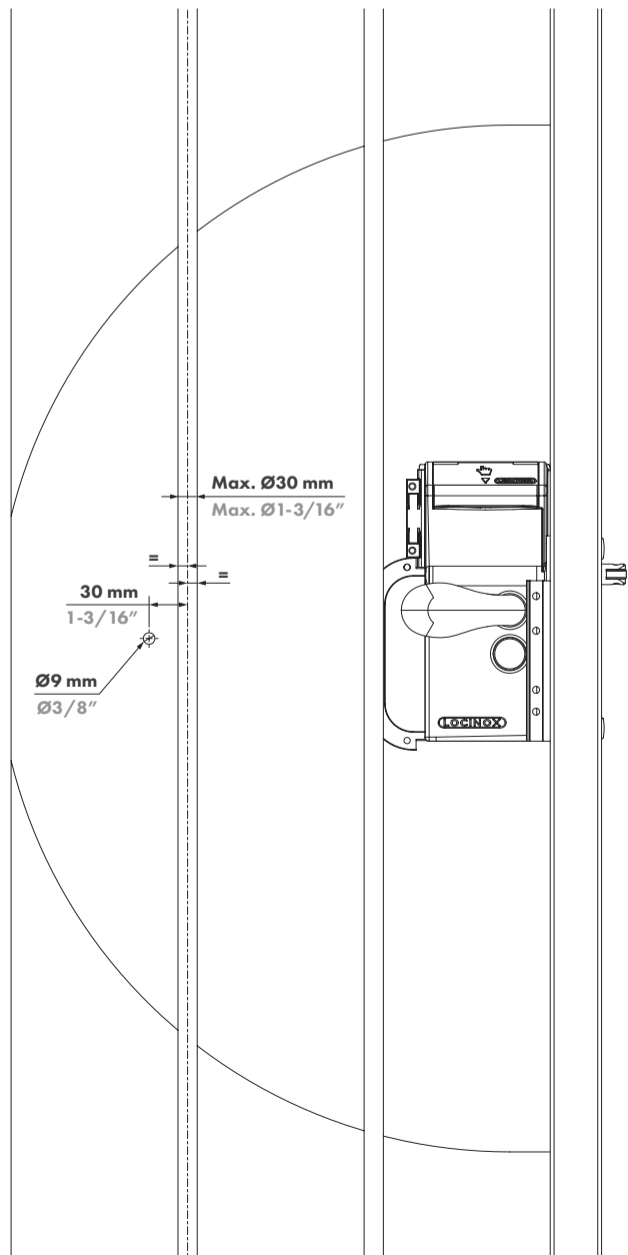

7 40 mm
1-9/16"

7 50 mm
2"

7 60 mm
2-3/8"

8

9 A

9 B

□40	M5 x 8 mm
□50	M5 x 5-16"
□50	M5 x 12 mm
□50	M5 x 1/2"
□60	M5 x 16 mm
□60	M5 x 5/8"

10

HEX 5 mm

SHROUD-SA

11

HEX 5 mm

12

HEX 5 mm

pictures@locinox.com

SUCCESSFUL INSTALLATION?
Please send us your pictures & videos