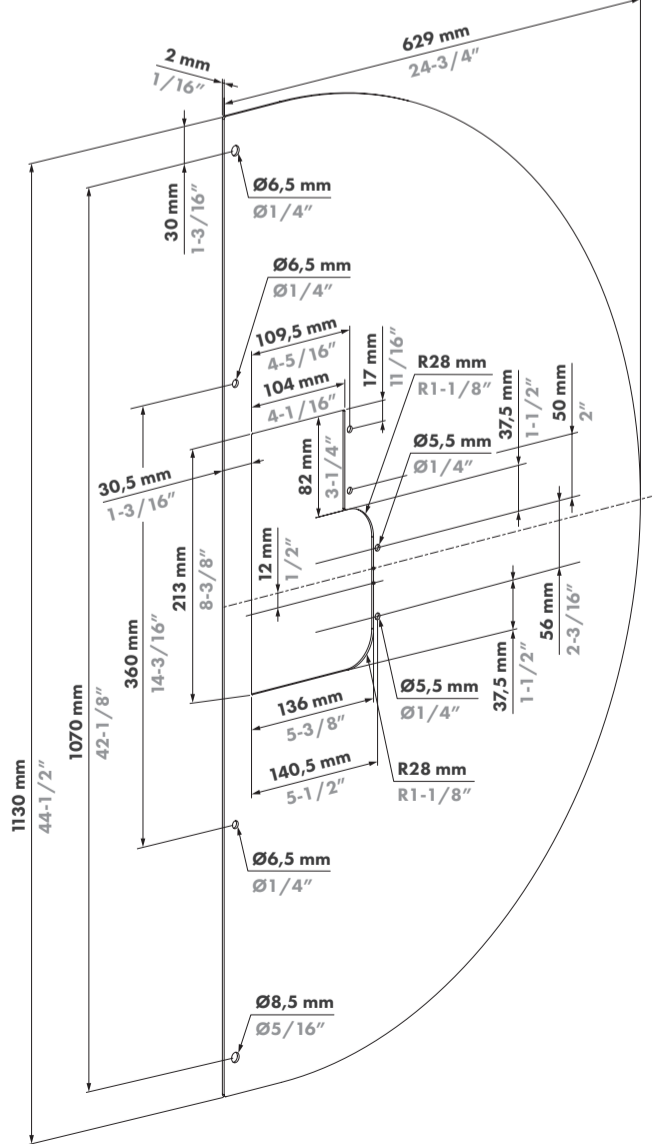

③

HEX 3mm

4

5

3006C-2
3006R-2
KIDLOC-2

HEX 3 mm

6

SHROUD-LO-P

7 40 mm
1-9/16"

7 50 mm
2"

7 60 mm
2-3/8"

8

9 A

9 B

□40	M5 x 8 mm
□50	M5 x 5-16"
□50	M5 x 12 mm
□50	M5 x 1/2"
□60	M5 x 16 mm
□60	M5 x 5/8"

10

HEX 5 mm

SHROUD-SA

11

HEX 5 mm

12

HEX 5 mm

pictures@locinox.com

SUCCESSFUL INSTALLATION?
Please send us your pictures & videos