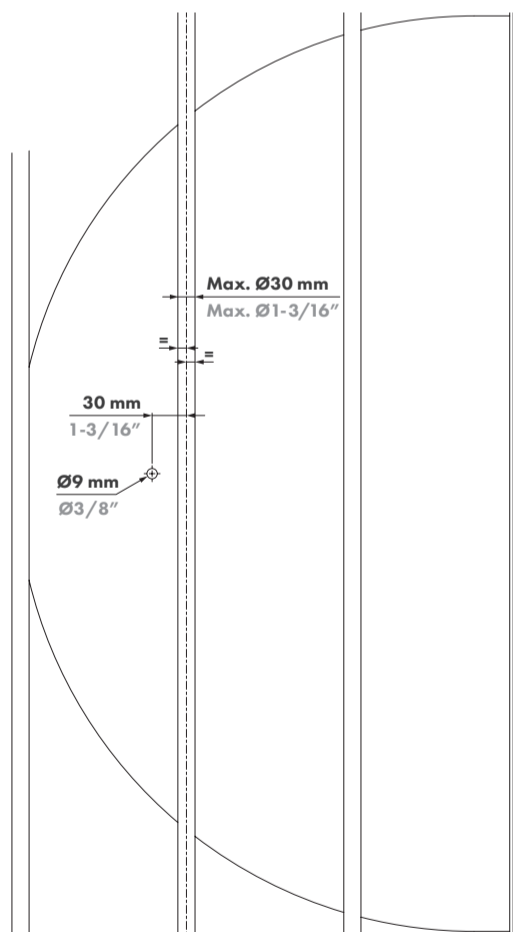

7 40 mm
1-9/16"

7 50 mm
2"

7 60 mm
2-3/8"

8

9 A

9 B

□40	M5 x 8 mm
□50	M5 x 5-16"
□50	M5 x 12 mm
□50	M5 x 1/2"
□60	M5 x 16 mm
□60	M5 x 5/8"

10

HEX 5 mm

SHROUD-SA

11

HEX 5 mm

12

HEX 5 mm

pictures@locinox.com

SUCCESSFUL INSTALLATION?
Please send us your pictures & videos