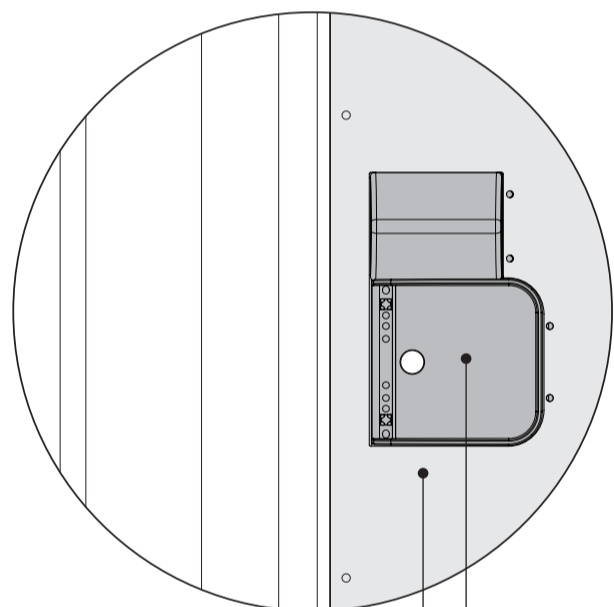

SHROUD-LO-Z

SHROUD-LO-Z

SHROUD-LO-P

SHROUD-LO-P

SHROUD-SA

SHROUD-LO-P

SHROUD-SA

SHROUD-LO-Z

3006PUSH

3006C-2
3006R-2
KIDLOC-2

VALENTINO

FREE VINCI

①

HEX 3mm

②

HEX 3mm