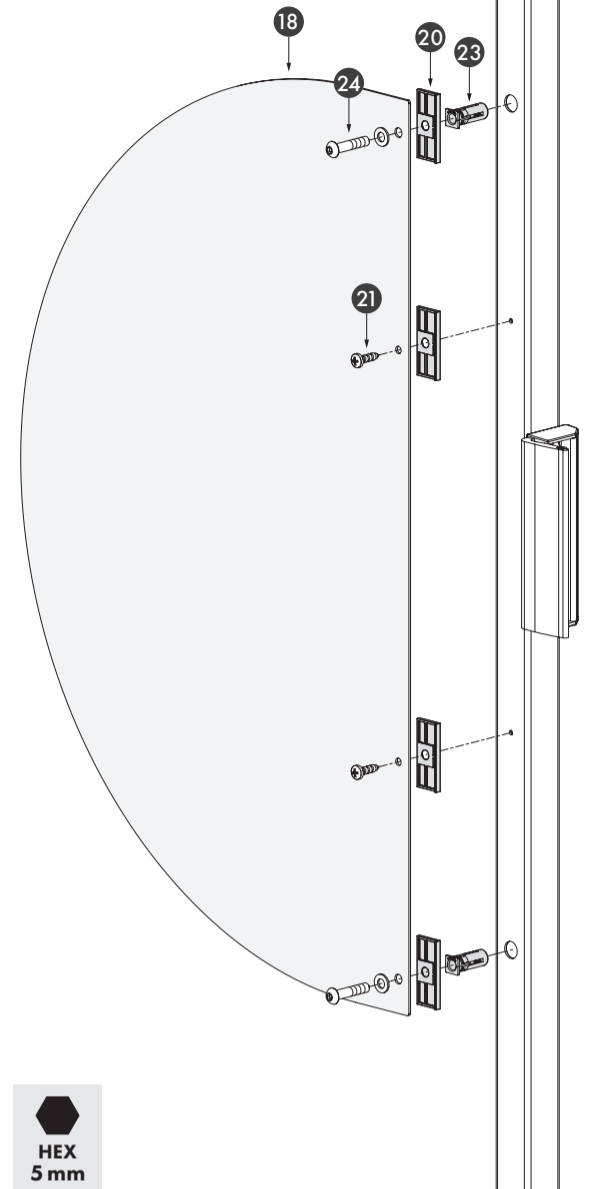

7 40 mm
1-9/16"

7 50 mm
2"

7 60 mm
2-3/8"

8

9 A

9 B

□40	M5 x 8 mm
□50	M5 x 5-16"
□50	M5 x 12 mm
□50	M5 x 1/2"
□60	M5 x 16 mm
□60	M5 x 5/8"

10

HEX 5 mm

SHROUD-SA

11

HEX 5 mm

12

HEX 5 mm

pictures@locinox.com

SUCCESSFUL INSTALLATION?
Please send us your pictures & videos