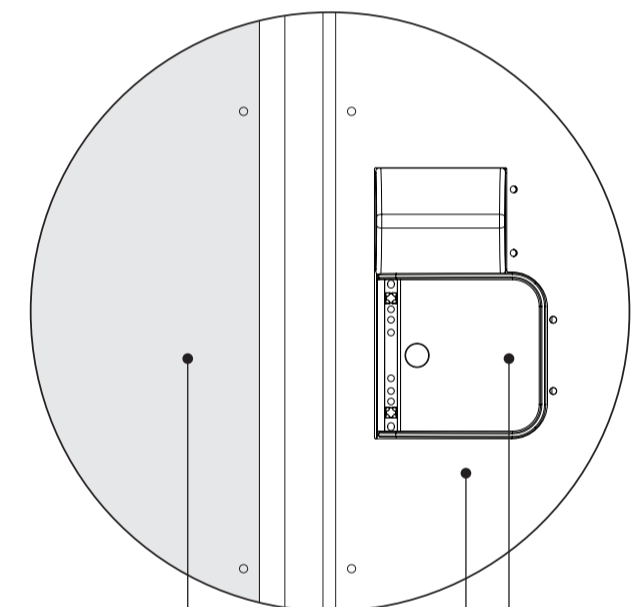

SHROUD-LO-Z

SHROUD-LO-Z

SHROUD-LO-P

SHROUD-LO-P

SHROUD-SA

SHROUD-LO-P

SHROUD-SA

SHROUD-LO-Z

3006PUSH

3006C-2
3006R-2
KIDLOC-2

VALENTINO

FREE VINCI

①

HEX 3mm

②

HEX 3mm