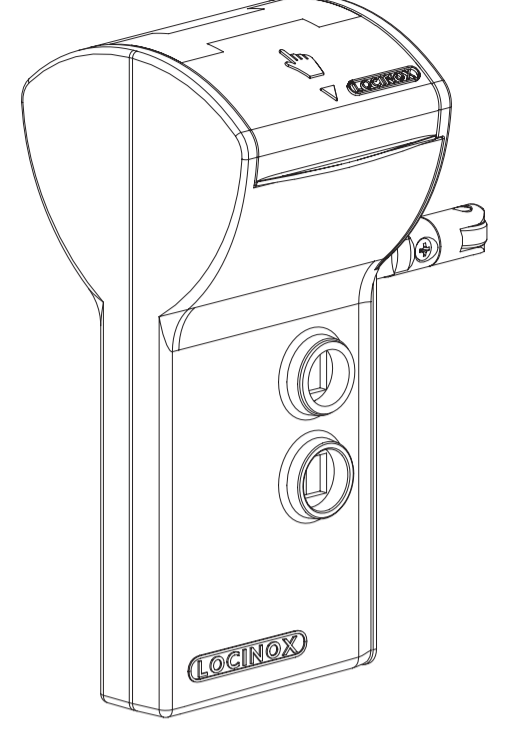

SHROUD-LO-Z

SHROUD-LO-Z

SHROUD-LO-P

SHROUD-LO-P

SHROUD-SA

SHROUD-LO-P

SHROUD-SA

SHROUD-LO-Z

3006PUSH

3006C-2
3006R-2
KIDLOC-2

VALENTINO

FREE VINCI

①

HEX 3mm

②

HEX 3mm