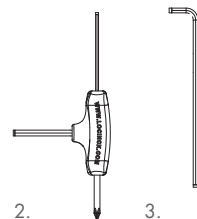

LOCINOX

Let's make it better together

PACKAGE CONTENT

1. DRILL-FIX
2. LOCITOOL - 3015LA
3. Allen Key 5 mm
4. Positioning pin
5. Drills
 - a. $\varnothing 9,5 \text{ mm} / 3/8''$
 - b. $\varnothing 15 \text{ mm} / 5/8''$
 - c. $\varnothing 18 \text{ mm} / 11/16''$

1.

2.

3.

4.

5.

DRILL-FIX INSTALLATION INSTRUCTION

DIMENSIONS

1. POSITIONING