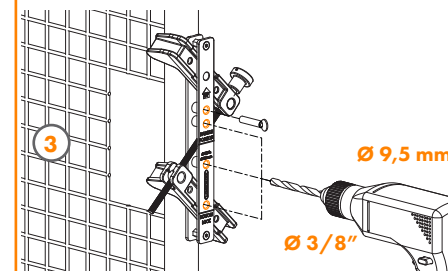

2a. DRILLING FOR LOCK