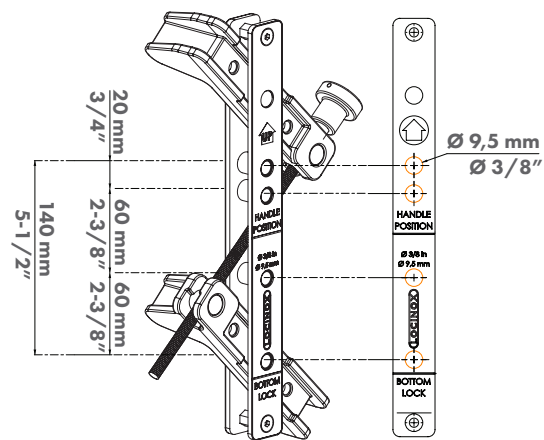

LOCINOX

Let's make it better together

PACKAGE CONTENT

1. DRILL-FIX
2. LOCITOOL - 3015LA
3. Allen Key 5 mm
4. Positioning pin
5. Drills
 - a. $\varnothing 9,5 \text{ mm} / 3/8''$
 - b. $\varnothing 15 \text{ mm} / 5/8''$
 - c. $\varnothing 18 \text{ mm} / 11/16''$

1.

2.

3.

4.

5.

DRILL-FIX INSTALLATION INSTRUCTION

DIMENSIONS

1. POSITIONING