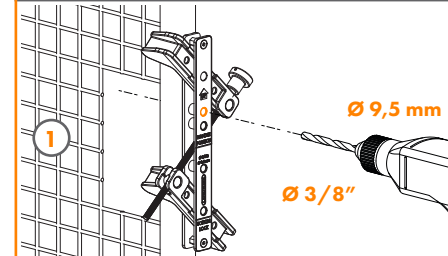

2a. DRILLING FOR LOCK