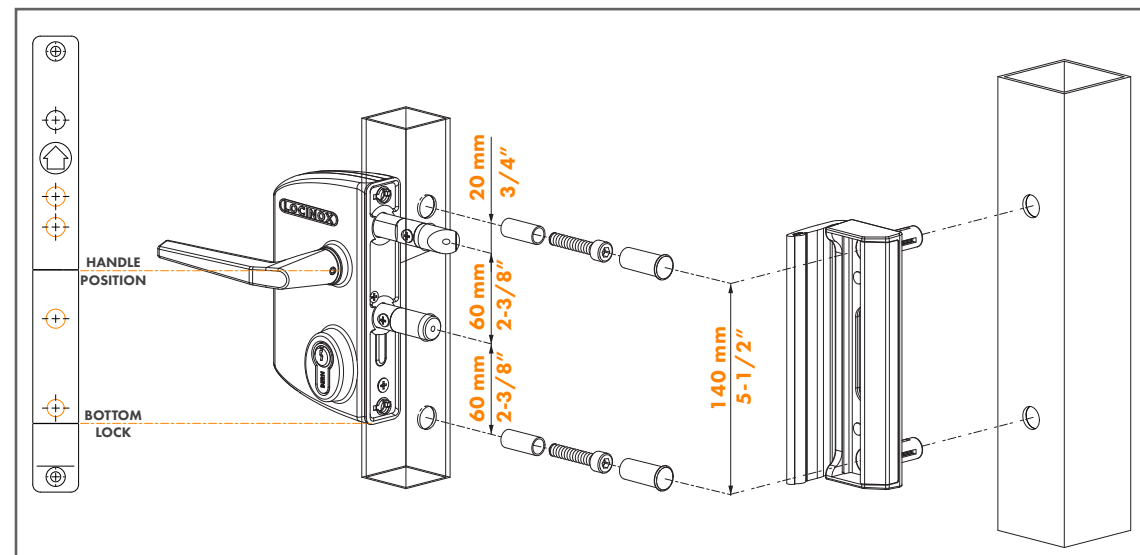

2b. DRILLING FOR KEEP

Doc. Nr.:
MANU-000226

Locinox nv • Mannebeekstraat 21
B-8790 Waregem • Belgium
Tel. +32 (0)56 77 27 66
E-mail: locinox@locinox.com

Locinox USA LLC • 460-464 Windy Point Drive
Glendale Heights • IL 60139
Tel. 877-LOCINOX • Fax. 708-579-0978
E-mail: salesusa@locinox.com

CENTERS ON GATE

CENTERS ON POST

DRILL-FIX
INSTALLATION
MOVIE