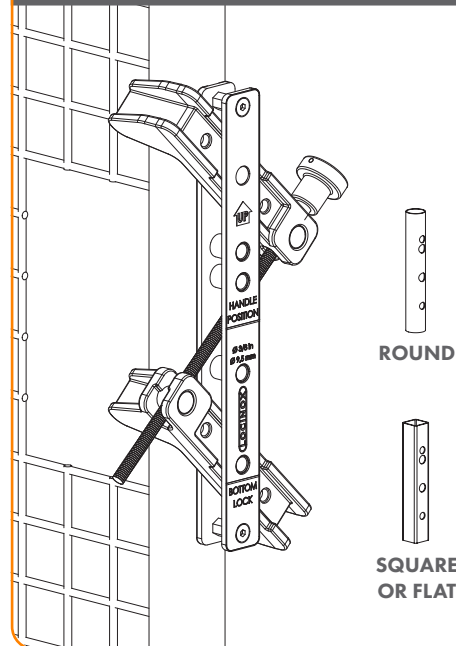

LOCINOX

Let's make it better together

PACKAGE CONTENT

1. DRILL-FIX
2. LOCITOOL - 3015LA
3. Allen Key 5 mm
4. Positioning pin
5. Drills
 - a. $\varnothing 9,5 \text{ mm} / 3/8''$
 - b. $\varnothing 15 \text{ mm} / 5/8''$
 - c. $\varnothing 18 \text{ mm} / 11/16''$

1.

2.

3.

4.

5.

DRILL-FIX INSTALLATION INSTRUCTION

DIMENSIONS

1. POSITIONING