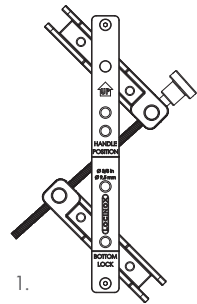

LOCINOX

Let's make it better together

PACKAGE CONTENT

1. DRILL-FIX
2. LOCITOOL - 3015LA
3. Allen Key 5 mm
4. Positioning pin
5. Drills
 - a. $\varnothing 9,5 \text{ mm} / 3/8''$
 - b. $\varnothing 15 \text{ mm} / 5/8''$
 - c. $\varnothing 18 \text{ mm} / 11/16''$

1.

2.

3.

4.

5.

DRILL-FIX INSTALLATION INSTRUCTION

DIMENSIONS

1. POSITIONING