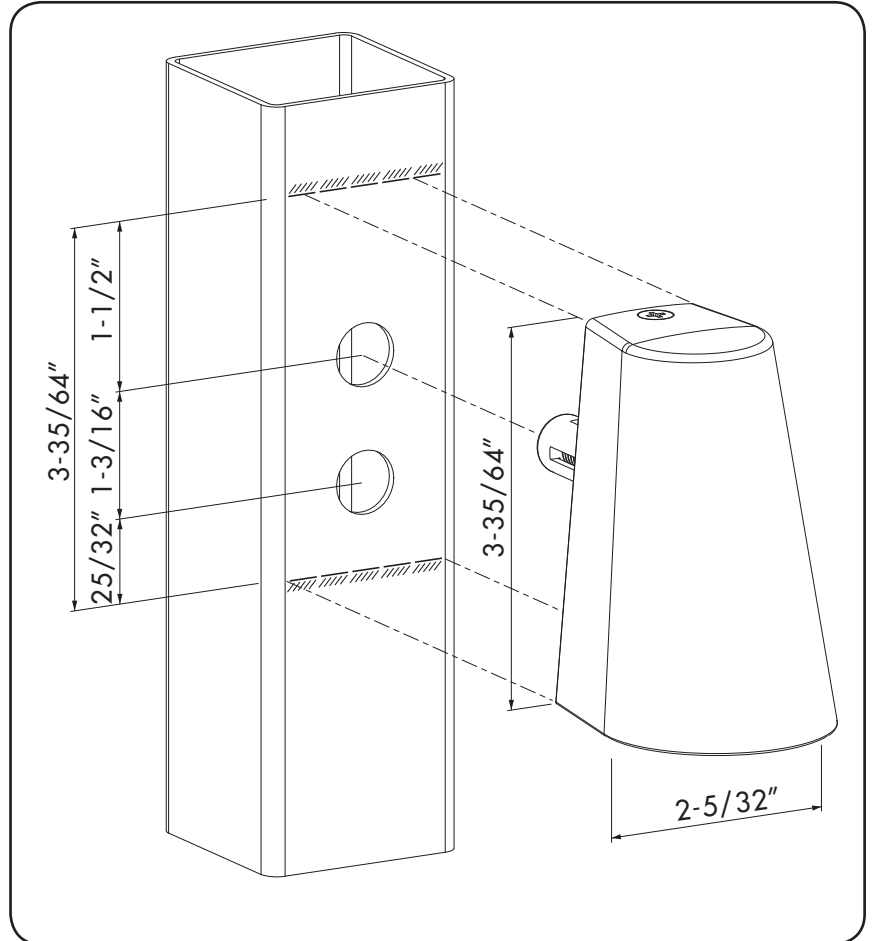

LOCINOX[®]

WWW.LOCINOX.COM

CODE: TRICONE-1

① Exploded view

② Profile preparation

③ Fixing TRICONE-1

④ Specifications

- Soft LED spot - 140° Beam angle
- 3 White High Flux LED's - Only 1 W
- LED Lifetime (Rated): 50.000 hrs
- Input voltage: 12 V AC / DC
- Excl. power supply
- Recommended power supply: LOCINOX:
DC-POWER-12V/20W or AC-POWER-12V/25W
- Weatherproof: IP54