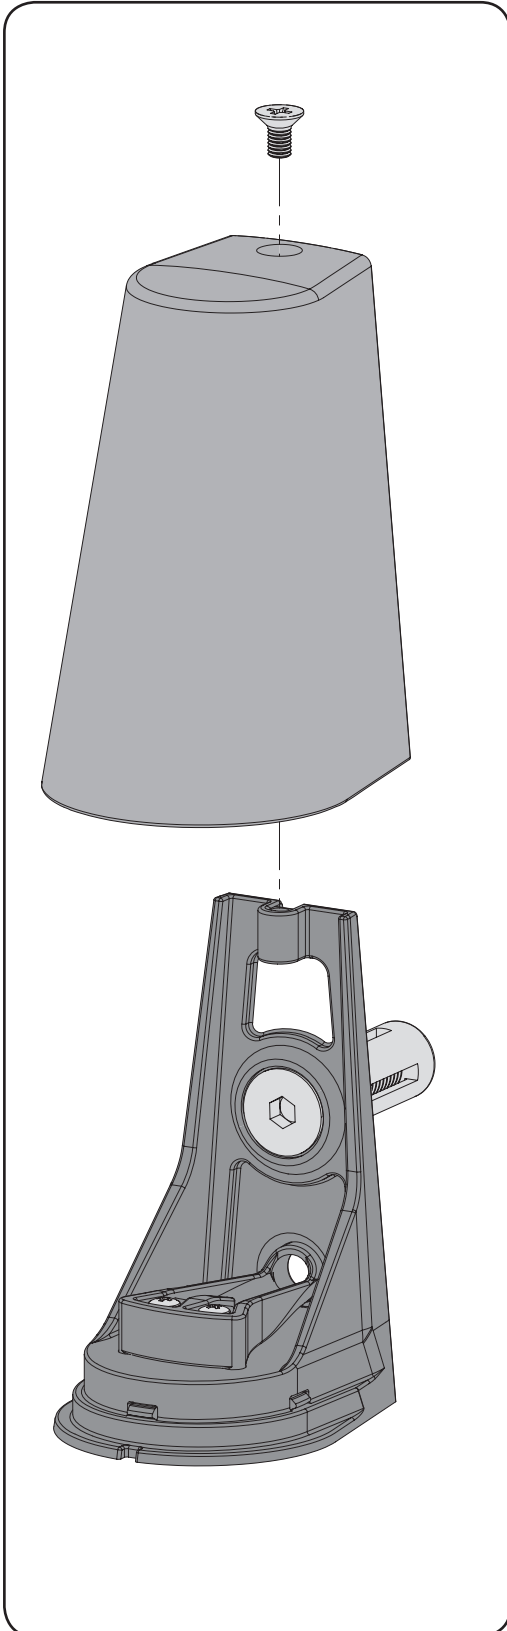

LOCINOX[®]

WWW.LOCINOX.COM

CODE: TRICONE-1

① Exploded view

② Profile preparation

③ Fixing TRICONE-1

④ Specifications

- Soft LED spot - 140° Beam angle
- 3 White High Flux LED's - Only 1 W
- LED Lifetime (Rated): 50.000 hrs
- Input voltage: 12 V AC / DC
- Excl. power supply
- Recommended power supply: LOCINOX:
DC-POWER-12V/20W or AC-POWER-12V/25W
- Weatherproof: IP54