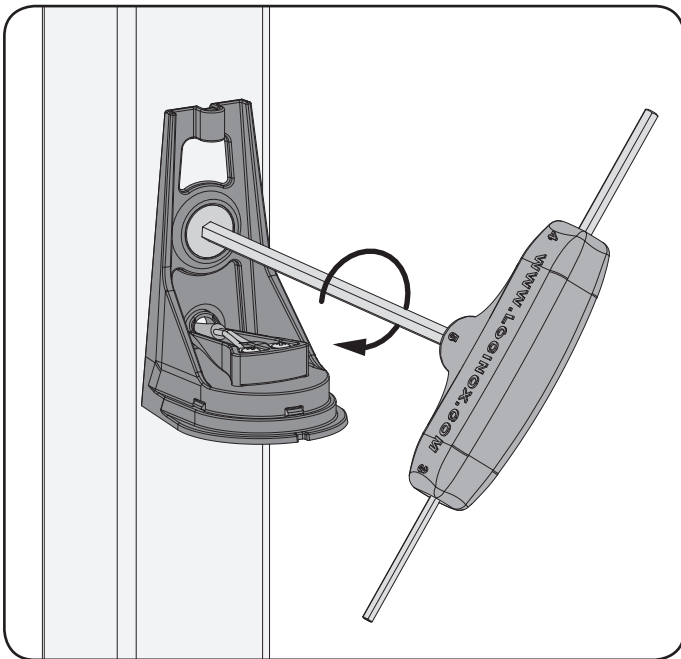

LOCINOX[®]

WWW.LOCINOX.COM

CODE: TRICONE-1

① Exploded view

② Profile preparation

③ Fixing TRICONE-1

④ Specifications

- Soft LED spot - 140° Beam angle
- 3 White High Flux LED's - Only 1 W
- LED Lifetime (Rated): 50.000 hrs
- Input voltage: 12 V AC / DC
- Excl. power supply
- Recommended power supply: LOCINOX:
DC-POWER-12V/20W or AC-POWER-12V/25W
- Weatherproof: IP54