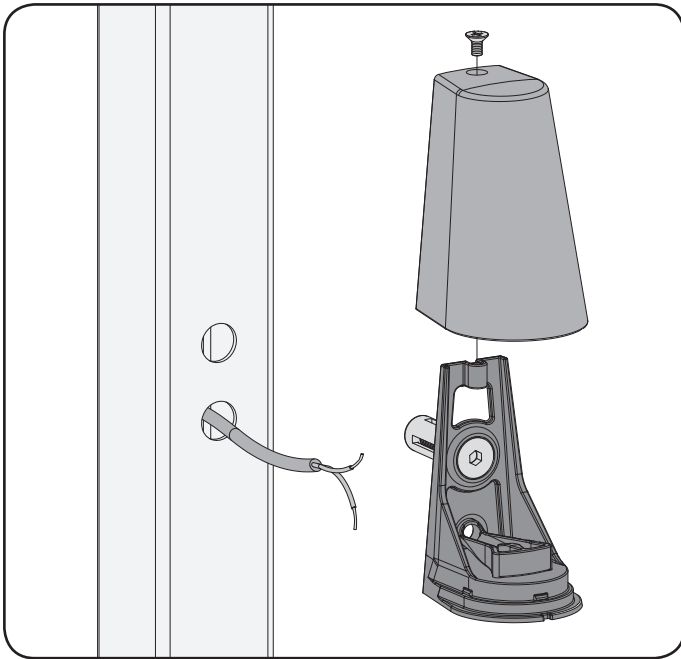

LOCINOX[®]

WWW.LOCINOX.COM

CODE: TRICONE-1

① Exploded view

② Profile preparation

③ Fixing TRICONE-1

④ Specifications

- Soft LED spot - 140° Beam angle
- 3 White High Flux LED's - Only 1 W
- LED Lifetime (Rated): 50.000 hrs
- Input voltage: 12 V AC / DC
- Excl. power supply
- Recommended power supply: LOCINOX:
DC-POWER-12V/20W or AC-POWER-12V/25W
- Weatherproof: IP54