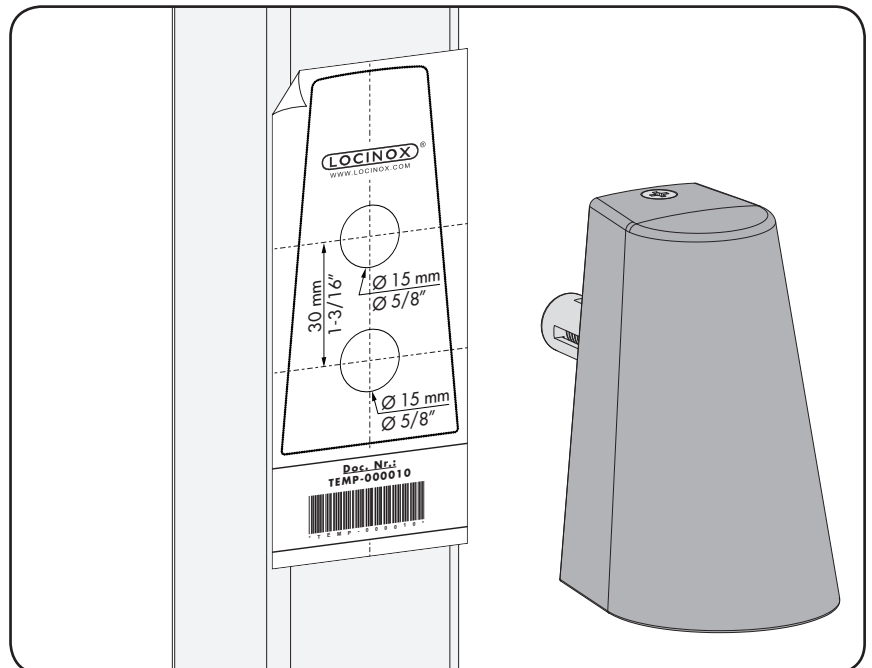

LOCINOX[®]

WWW.LOCINOX.COM

CODE: TRICONE-1

① Exploded view

② Profile preparation

③ Fixing TRICONE-1

④ Specifications

- Soft LED spot - 140° Beam angle
- 3 White High Flux LED's - Only 1 W
- LED Lifetime (Rated): 50.000 hrs
- Input voltage: 12 V AC / DC
- Excl. power supply
- Recommended power supply: LOCINOX:
DC-POWER-12V/20W or AC-POWER-12V/25W
- Weatherproof: IP54