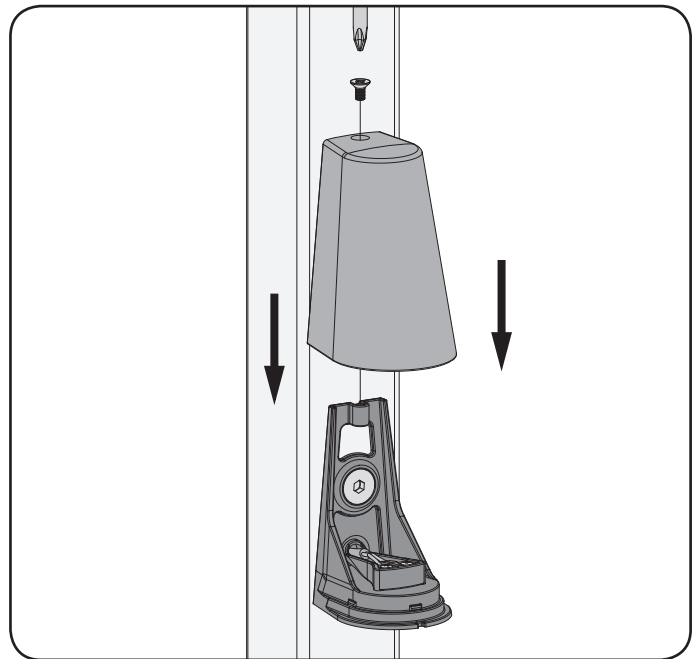

LOCINOX[®]

WWW.LOCINOX.COM

CODE: TRICONE-1

① Exploded view

② Profile preparation

③ Fixing TRICONE-1

④ Specifications

- Soft LED spot - 140° Beam angle
- 3 White High Flux LED's - Only 1 W
- LED Lifetime (Rated): 50.000 hrs
- Input voltage: 12 V AC / DC
- Excl. power supply
- Recommended power supply: LOCINOX:
DC-POWER-12V/20W or AC-POWER-12V/25W
- Weatherproof: IP54