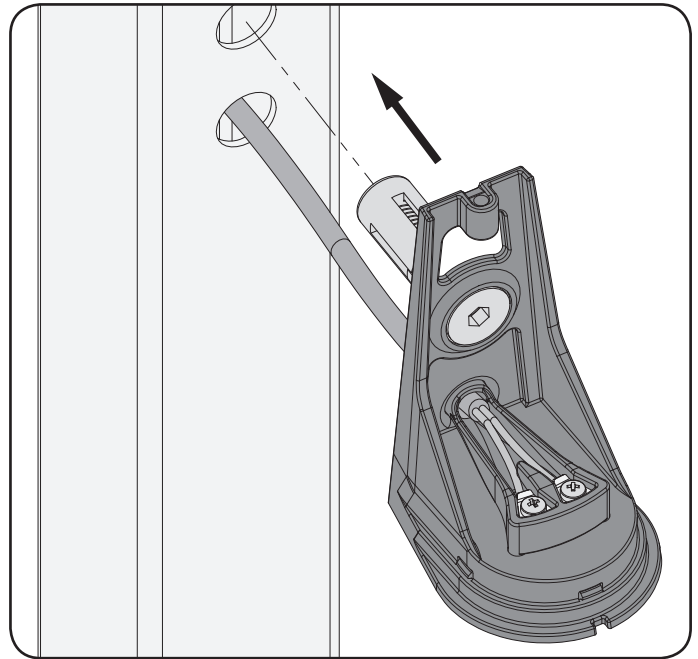

LOCINOX[®]

WWW.LOCINOX.COM

CODE: TRICONE-1

① Exploded view

② Profile preparation

③ Fixing TRICONE-1

④ Specifications

- Soft LED spot - 140° Beam angle
- 3 White High Flux LED's - Only 1 W
- LED Lifetime (Rated): 50.000 hrs
- Input voltage: 12 V AC / DC
- Excl. power supply
- Recommended power supply: LOCINOX:
DC-POWER-12V/20W or AC-POWER-12V/25W
- Weatherproof: IP54