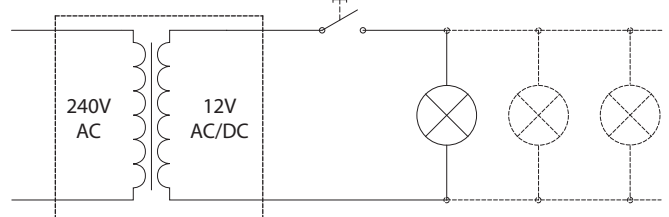

④ Specifications

- Soft LED spot - 140° Beam angle
- 3 White High Flux LED's - Only 1 W
- LED Lifetime (Rated): 50.000 hrs
- Input voltage: 12 V AC / DC
- Excl. power supply
- Recommended power supply: LOCINOX:
  DC-POWER-12V/20W or AC-POWER-12V/25W
- Weatherproof: IP54

LOCINOX POWER SUPPLY:
AC-TRANS-12V/25W
DC-POWER-12V/20W