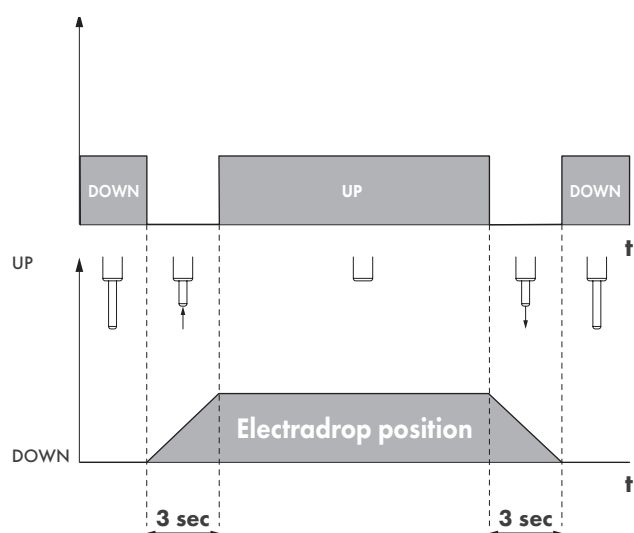

POSITION OUTPUT