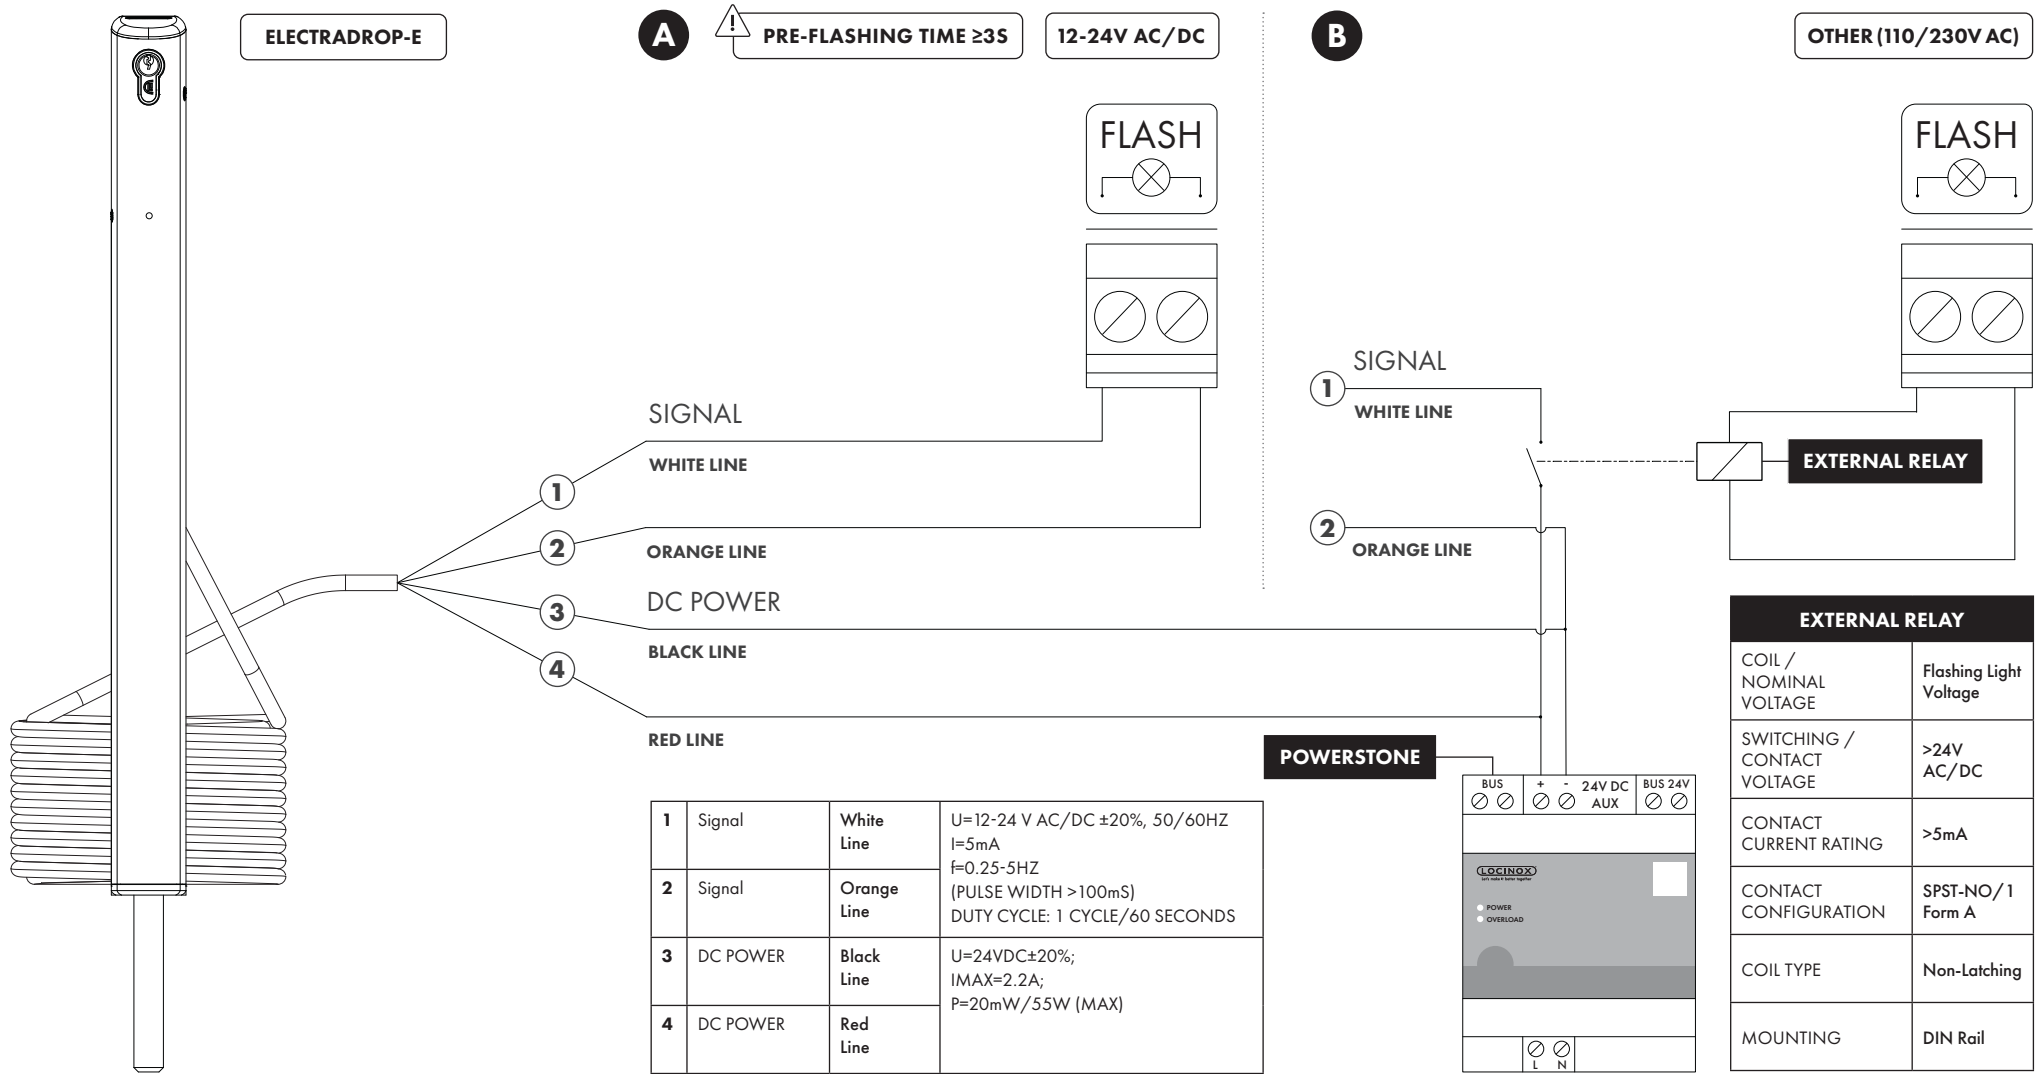

ELECTRADROP-E

5 m (4x 0,5 mm²)
16' 4" (4x 24 ga)

ELECTRADROP-E-P

5 m (7x 0,5 mm²)
16' 4" (7x 24 ga)

QUICK-FIX

OPEN

CLOSED

≥40 mm
≥1-9/16"

MANU-000461

POSITION OUTPUT

ELECTRADROP-E CONTINUOUS SIGNAL

ELECTRADROP-E PULSE SIGNAL

FREQUENCY=0.25-5HZ
(PULS WIDTH >100mS)

ELECTRADROP-R

ELECTRADROP-R-P

Let's make it better together

ELECTRADROP-R

5 m (4x 0,5 mm²)
16' 4" (4x 24 ga)

ELECTRADROP-R-P

5 m (7x 0,5 mm²)
16' 4" (7x 24 ga)

CE FC

QUICK-FIX

OPEN

CLOSED