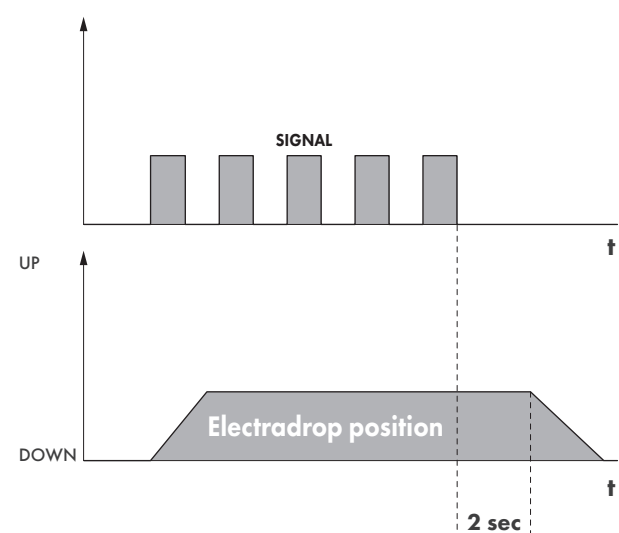

MANU-000461

POSITION OUTPUT

ELECTRADROP-E CONTINUOUS SIGNAL

ELECTRADROP-E PULSE SIGNAL

FREQUENCY=0.25-5HZ
(PULS WIDTH >100mS)

ELECTRADROP-R

ELECTRADROP-R-P

Let's make it better together

ELECTRADROP-R

5 m (4x 0,5 mm²)
16' 4" (4x 24 ga)

ELECTRADROP-R-P

5 m (7x 0,5 mm²)
16' 4" (7x 24 ga)

CE FC

QUICK-FIX

OPEN

CLOSED