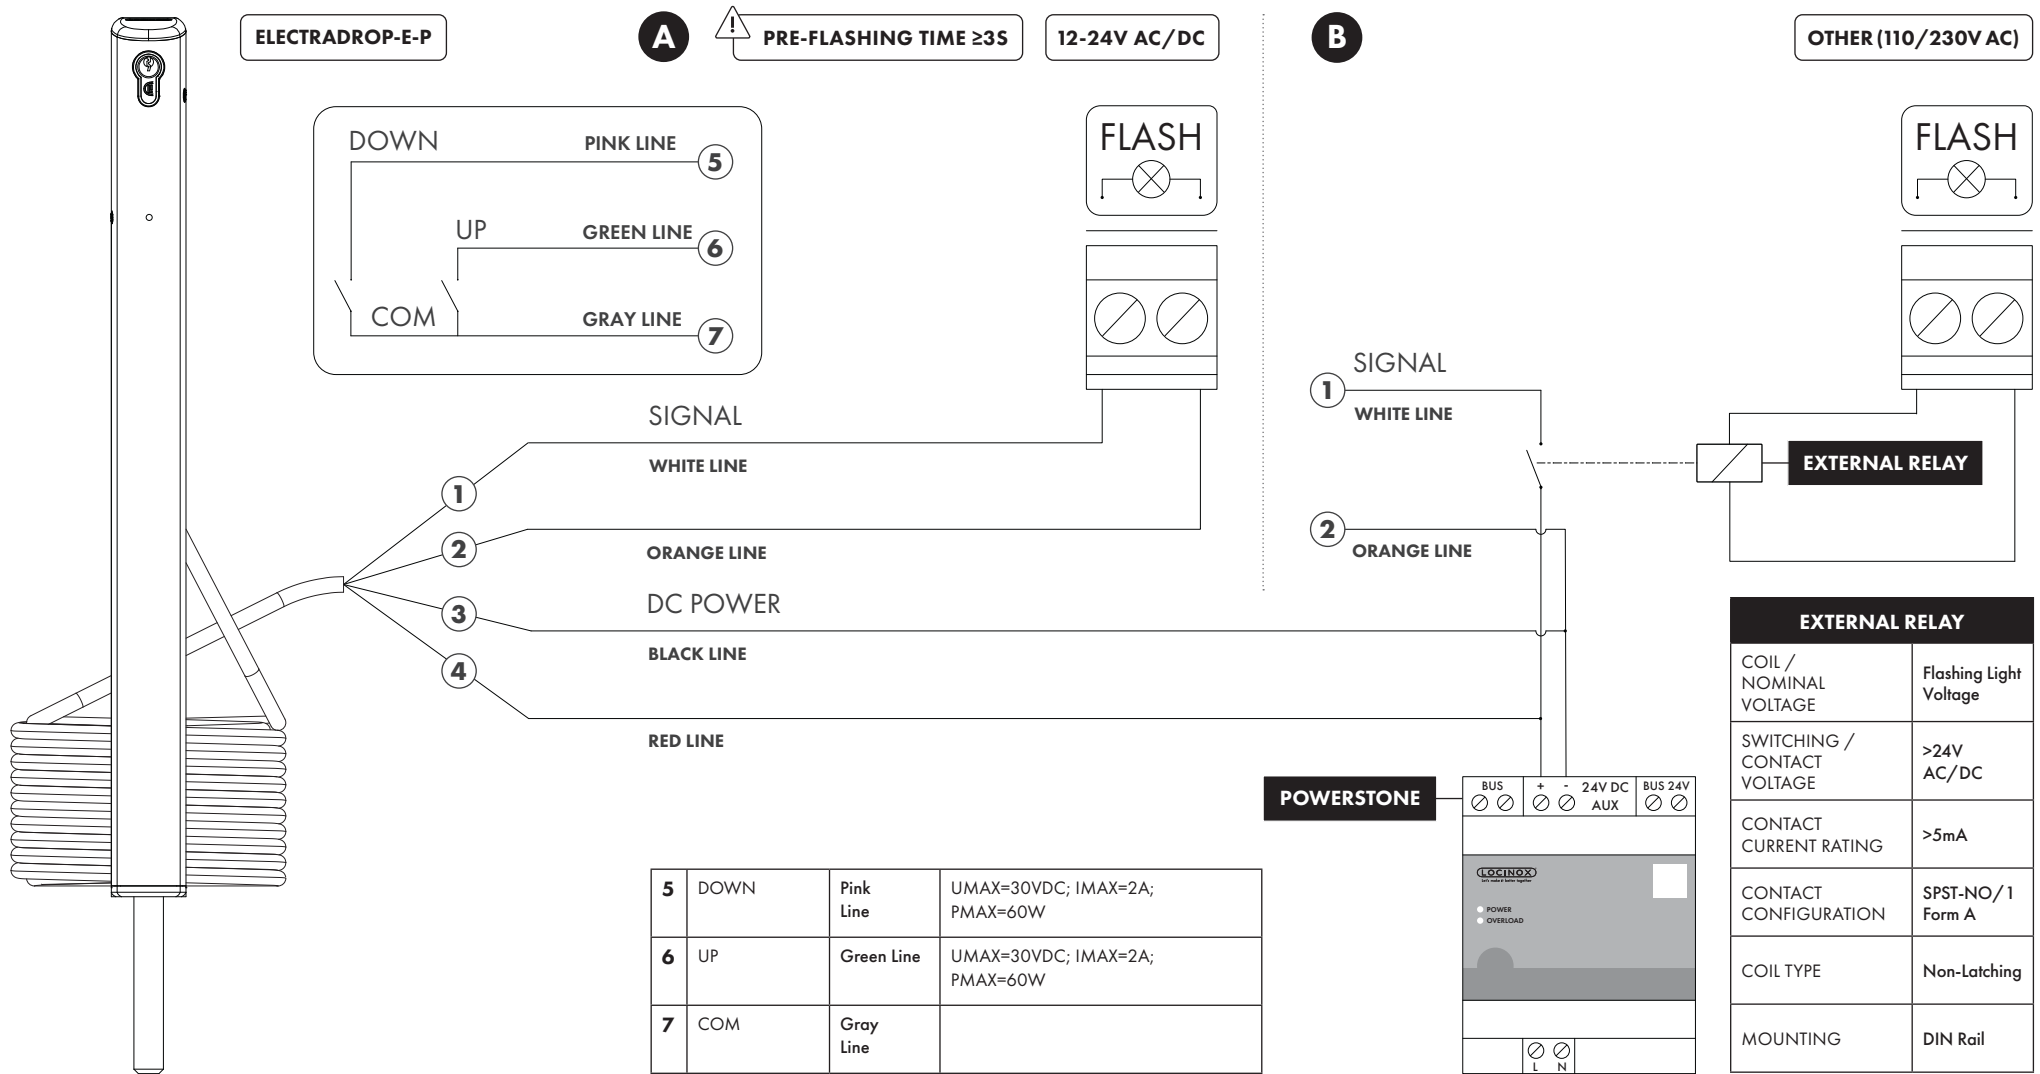

ELECTRADROP-E

5 m (4x 0,5 mm²)
16' 4" (4x 24 ga)

ELECTRADROP-E-P

5 m (7x 0,5 mm²)
16' 4" (7x 24 ga)

QUICK-FIX

OPEN

CLOSED

≥40 mm
≥1-9/16"

MANU-000461

POSITION OUTPUT

ELECTRADROP-E CONTINUOUS SIGNAL

ELECTRADROP-E PULSE SIGNAL

FREQUENCY=0.25-5HZ
(PULS WIDTH >100mS)

ELECTRADROP-R

ELECTRADROP-R-P

Let's make it better together

ELECTRADROP-R

5 m (4x 0,5 mm²)
16' 4" (4x 24 ga)

ELECTRADROP-R-P

5 m (7x 0,5 mm²)
16' 4" (7x 24 ga)

CE FC

QUICK-FIX

OPEN

CLOSED