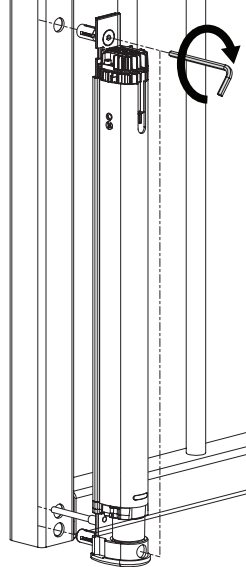

ELECTRADROP-E

5 m (4x 0,5 mm²)
16' 4" (4x 24 ga)

ELECTRADROP-E-P

5 m (7x 0,5 mm²)
16' 4" (7x 24 ga)

QUICK-FIX

OPEN

CLOSED

≥40 mm
≥1-9/16"

Ø9/16"
Ø15mm

1

2

HEX
2.5mm

FAIL SAFE EXIT

pictures@locinox.com

SUCCESSFUL
INSTALLATION?
Please send us your
pictures & videos

SUCCEVOLLE
INSTALLATIE?
Stuur gerust uw foto's
& video's door

ELECTRADROP-R

5 m (4x 0,5 mm²)
16' 4" (4x 24 ga)

ELECTRADROP-R-P

5 m (7x 0,5 mm²)
16' 4" (7x 24 ga)

CE FC

QUICK-FIX

OPEN

CLOSED