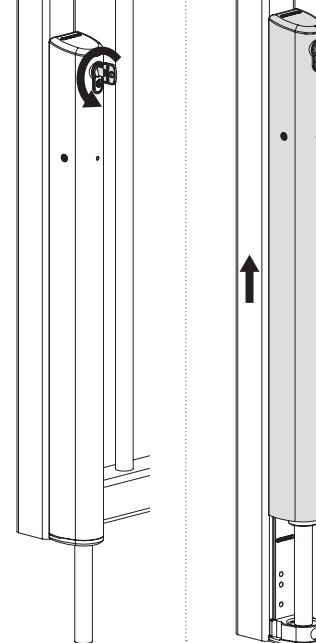

ELECTRADROP-E

5 m (4x 0,5 mm²)
16' 4" (4x 24 ga)

ELECTRADROP-E-P

5 m (7x 0,5 mm²)
16' 4" (7x 24 ga)

QUICK-FIX

OPEN

CLOSED

≥40 mm
≥1-9/16"

Ø9/16"
Ø15mm

1

2

HEX
2.5mm

FAIL SAFE EXIT

pictures@locinox.com

SUCCESSFUL
INSTALLATION?
Please send us your
pictures & videos

SUCCEVOLLE
INSTALLATIE?
Stuur gerust uw foto's
& video's door

ELECTRADROP-R

5 m (4x 0,5 mm²)
16' 4" (4x 24 ga)

ELECTRADROP-R-P

5 m (7x 0,5 mm²)
16' 4" (7x 24 ga)

CE FC

QUICK-FIX

OPEN

CLOSED