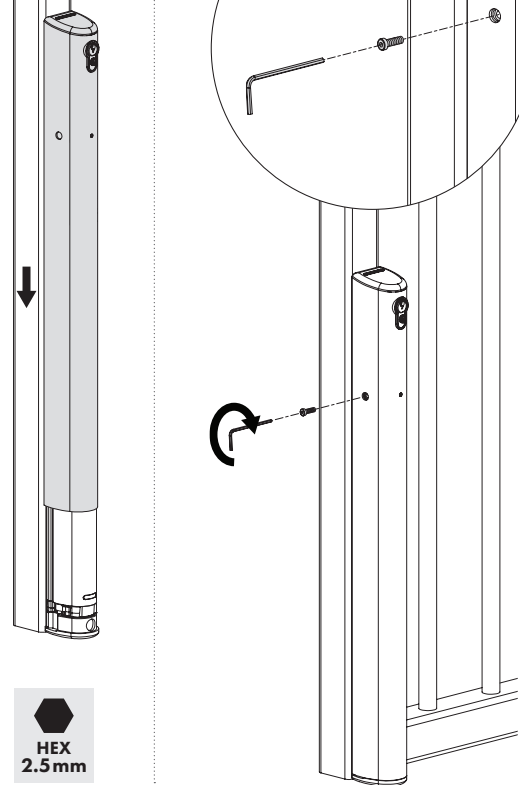

2

HEX
2.5mm

FAIL SAFE EXIT