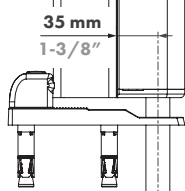

ELECTRADROP-E

ELECTRADROP-E-P

LOCINOX

Let's make it better together

LOCINOX

LOCINOX USA

LIVE CHAT

www.locinox.com

HQ: +32 56 77 27 66
CEE: +48 71 758 21 00

help@locinox.com

www.locinox.com/
electradrop-e

LIVE CHAT

www.locinoxusa.com

877-LOCINOX

helpusa@locinox.com

www.locinoxusa.com/
electradrop-e

ELECTRADROP-E

5 m (4x 0,5 mm²)
16' 4" (4x 24 ga)

ELECTRADROP-E-P

5 m (7x 0,5 mm²)
16' 4" (7x 24 ga)

QUICK-FIX

OPEN

CLOSED

≥40 mm
≥1-9/16"

Ø9/16"
Ø15mm

1

2

HEX
2.5mm

FAIL SAFE EXIT

pictures@locinox.com

SUCCESSFUL
INSTALLATION?
Please send us your
pictures & videos

SUCCEVOLLE
INSTALLATIE?
Stuur gerust uw foto's
& video's door

INSTALLATION
RÉUSSIE?
Veuillez nous envoyer
vos photos & vidéos

ERFOLGREICHE
INSTALLATION?
Bitte senden Sie uns
Ihre Bilder & Videos

INSTALACION
EXITOSA?
Por favor envíenos
sus fotos y videos

UDANA
INSTALACJA?
Prześlij nam swoje
zdjęcia i filmy

УСПЕШНАЯ
УСТАНОВКА?
Пожалуйста, отправьте нам
свой фотографии и видео

LOCINOX

Let's make it better together

Doc. Nr.: MANU-000461

Locinox NV • Brabantstraat 107 • 8790 Waregem • Belgium
Locinox CEE • Irysowa 9 • 55-040 Bielany Wrocławskie • Poland
Locinox LLC • 460 Windy Point Drive • Glendale Heights - IL 60139 • USA

MANU-000461