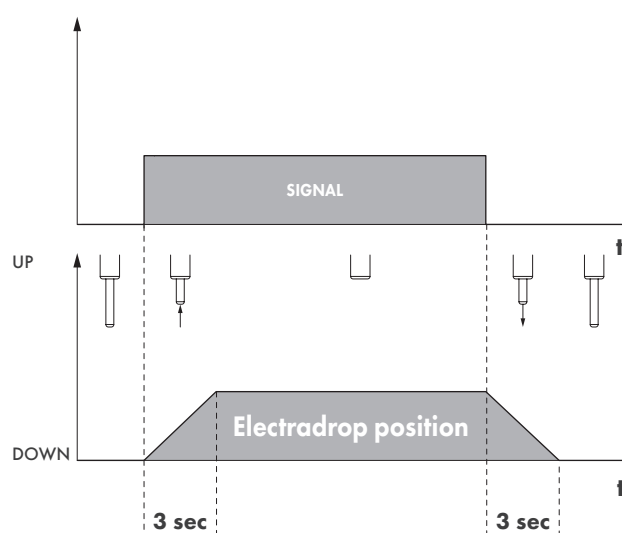

ELECTRADROP-E CONTINUOUS SIGNAL