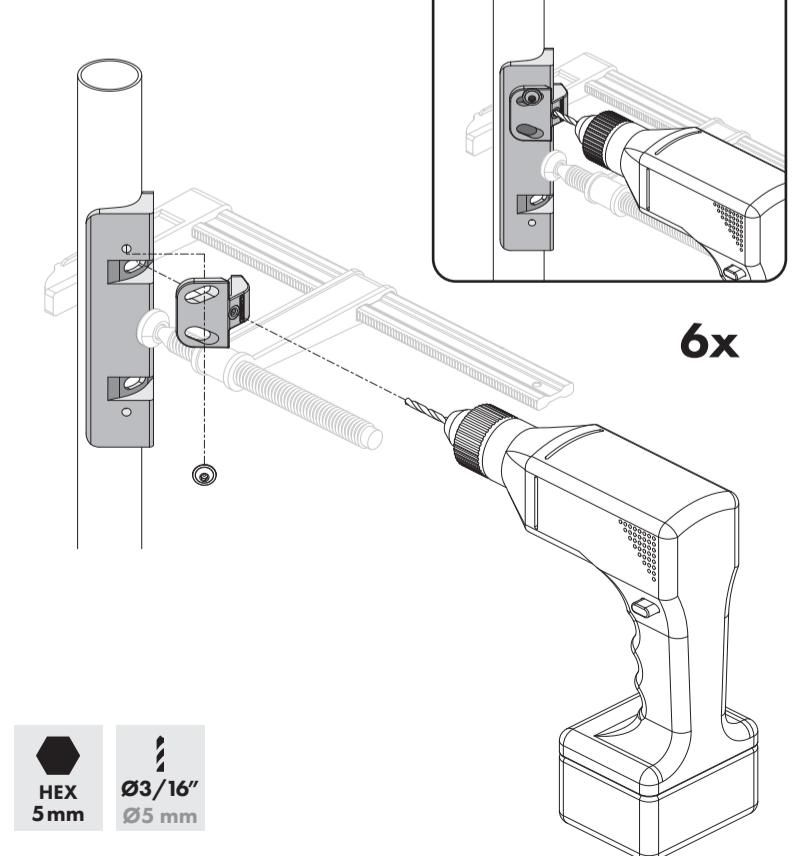

③ DRILL HOLES FOR BRACKETS