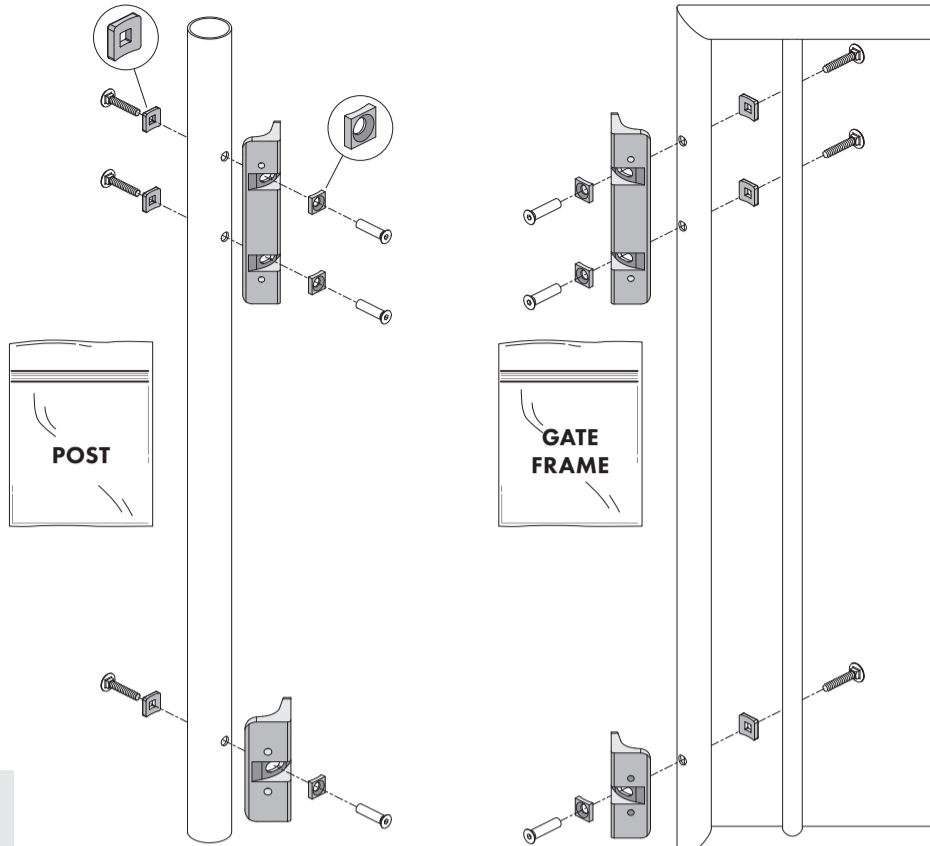

## ② ALIGN BRACKETS

## ③ DRILL HOLES FOR BRACKETS

**④ DRILL HOLES FOR BRACKETS**

Ø7/16"  
Ø11mm

**⑤ ATTACH BRACKETS TO FRAMES**

HEX  
5mm

**⑥ REMOVE EXISTING HINGE/CLOSER BOLTS**

HEX  
5mm

**⑦ INSTALL HINGE/CLOSER ON BRACKETS**