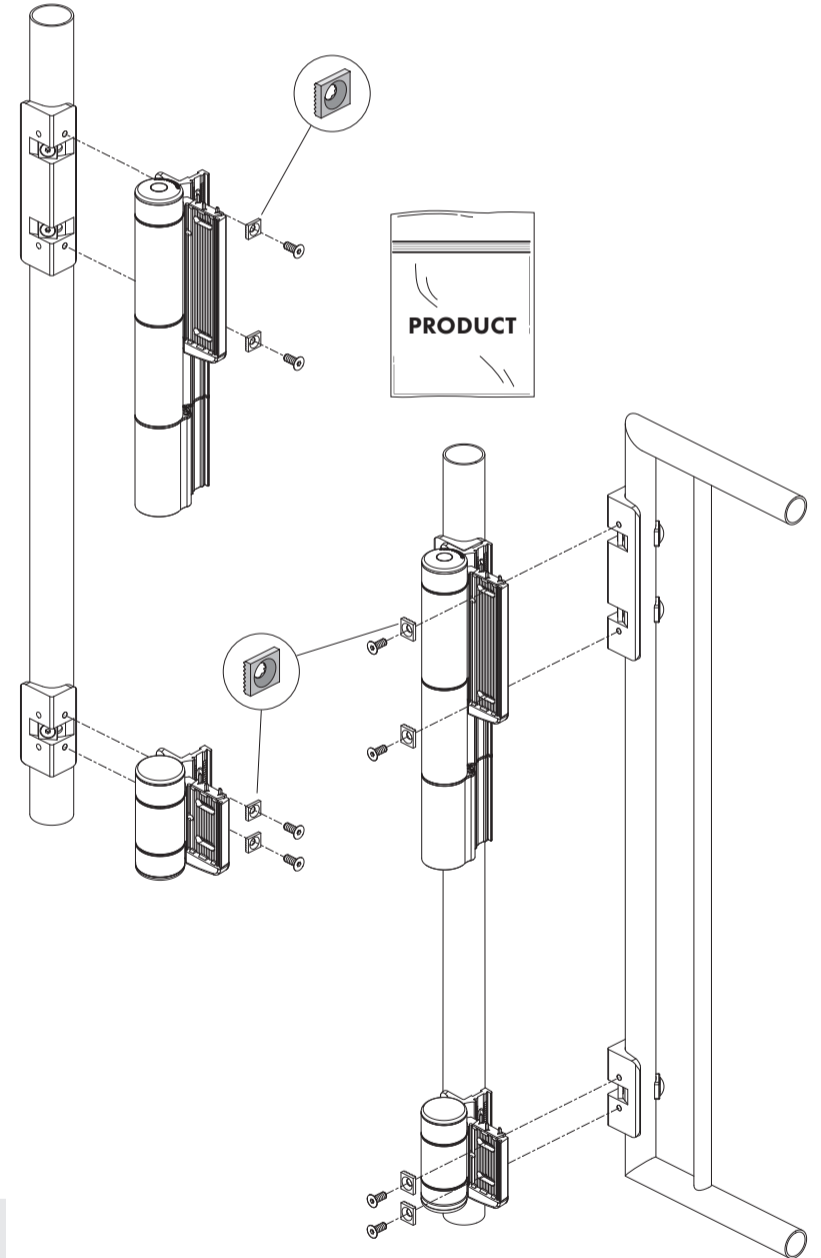

## ② ALIGN BRACKETS

## ③ DRILL HOLES FOR BRACKETS

**④ DRILL HOLES FOR BRACKETS**

Ø7/16"  
Ø11mm

**⑤ ATTACH BRACKETS TO FRAMES**

HEX  
5mm

**⑥ REMOVE EXISTING HINGE/CLOSER BOLTS**

HEX  
5mm

**⑦ INSTALL HINGE/CLOSER ON BRACKETS**