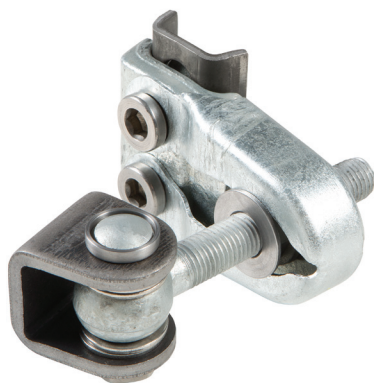

# GBMU4DSHIELD16

**LOCINOX**®

Let's make better fences together

"180° hinge with 4-way adjustment"

## Anti-sabotage hot-dip galvanised 180° hinge with 4-way adjustment.

This secured (patent pending) version of the GBMU4D16 hinge provides extra security since the eyebolt or cross bolt can not be tampered with. With the 4-way adjustment you no longer have to keep left or right turning gates in stock. Height & depth alignment and left-right turning direction, are individually adjustable.

### Specifications:

- 180° opening
- Eyebolt M16 and bolt & nut: hot-dip galvanised
- Grip: hot-dip galvanised
- No more left or right swinging gates in stock
- 22 mm adjustability in height
- Vandal-proof grip-shield included
- Packed per pair

### Order codes:

**GBMU4DSHIELD16-B** - U-shaped ear plate and gate claw in black steel

**GBMU4DSHIELD16-Z** - U-shaped ear plate and gate claw zinc-plated