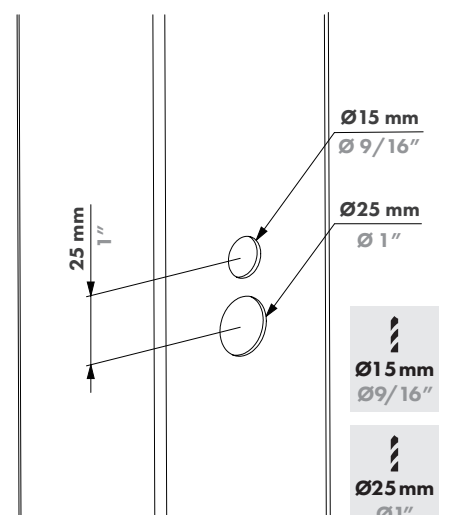

HEPTA75-230V

CUBE55-230V

CUBE75-230V

ARCO55-230V

ARCO75-230V

The light source contained in this luminaire shall only be replaced by the manufacturer or his service agent or a similar qualified person.

Input voltage: 220-240V
 Input current: 22mA
 Power: Max.4.6W
 Power factor: >0.85
 Light output: 300LUMEN