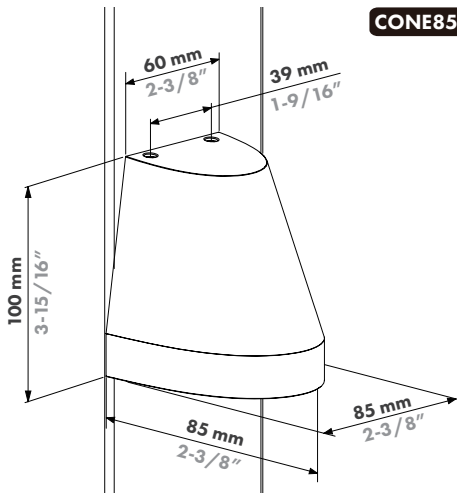

CUBE55-230V

HEX

5 mm

3 mm

CONE85-230V