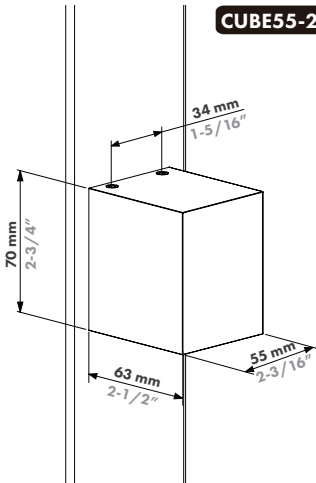

HEPTA75-230V

CUBE55-230V

CUBE75-230V

ARCO55-230V

ARCO75-230V

The light source contained in this luminaire shall only be replaced by the manufacturer or his service agent or a similar qualified person.

Input voltage: 220-240V
 Input current: 22mA
 Power: Max.4.6W
 Power factor: >0.85
 Light output: 300LUMEN