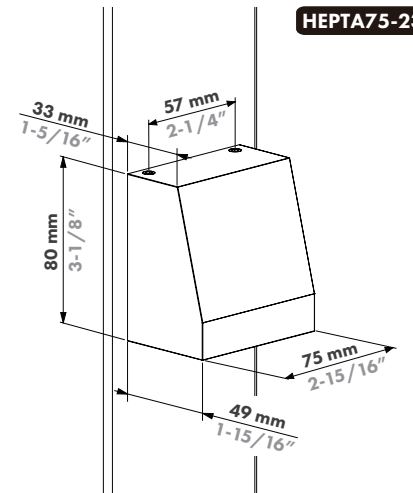

HEPTA75-230V

CUBE55-230V

CUBE75-230V

ARCO55-230V

ARCO75-230V

The light source contained in this luminaire shall only be replaced by the manufacturer or his service agent or a similar qualified person.

Input voltage: 220-240V
 Input current: 22mA
 Power: Max.4.6W
 Power factor: >0.85
 Light output: 300LUMEN