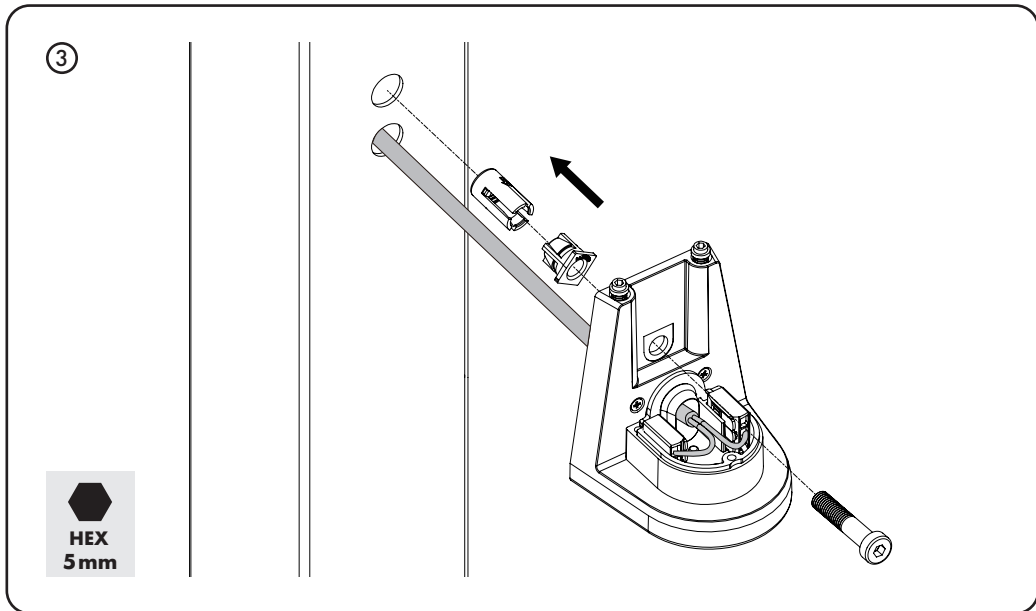

HEPTA75-230V

CUBE55-230V

CUBE75-230V

ARCO55-230V

ARCO75-230V

The light source contained in this luminaire shall only be replaced by the manufacturer or his service agent or a similar qualified person.

Input voltage: 220-240V
 Input current: 22mA
 Power: Max.4.6W
 Power factor: >0.85
 Light output: 300LUMEN