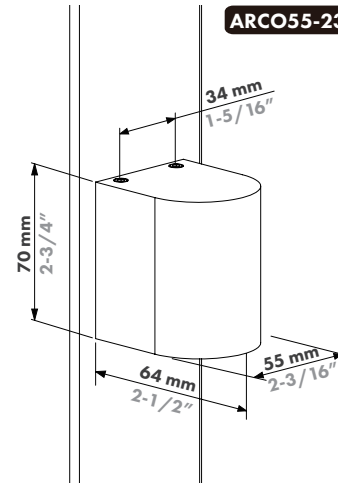

HEPTA75-230V

CUBE55-230V

CUBE75-230V

ARCO55-230V

ARCO75-230V

The light source contained in this luminaire shall only be replaced by the manufacturer or his service agent or a similar qualified person.

Input voltage: 220-240V
 Input current: 22mA
 Power: Max.4.6W
 Power factor: >0.85
 Light output: 300LUMEN