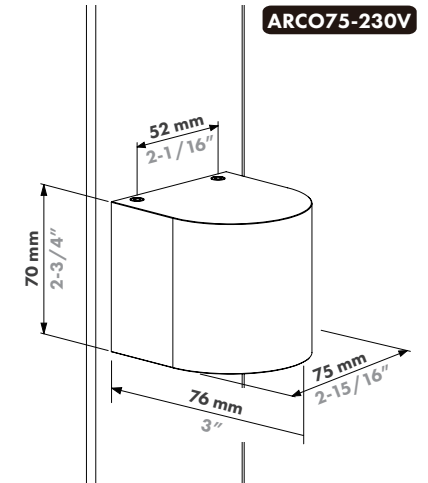

HEPTA75-230V

CUBE55-230V

CUBE75-230V

ARCO55-230V

ARCO75-230V

The light source contained in this luminaire shall only be replaced by the manufacturer or his service agent or a similar qualified person.

Input voltage: 220-240V
 Input current: 22mA
 Power: Max.4.6W
 Power factor: >0.85
 Light output: 300LUMEN