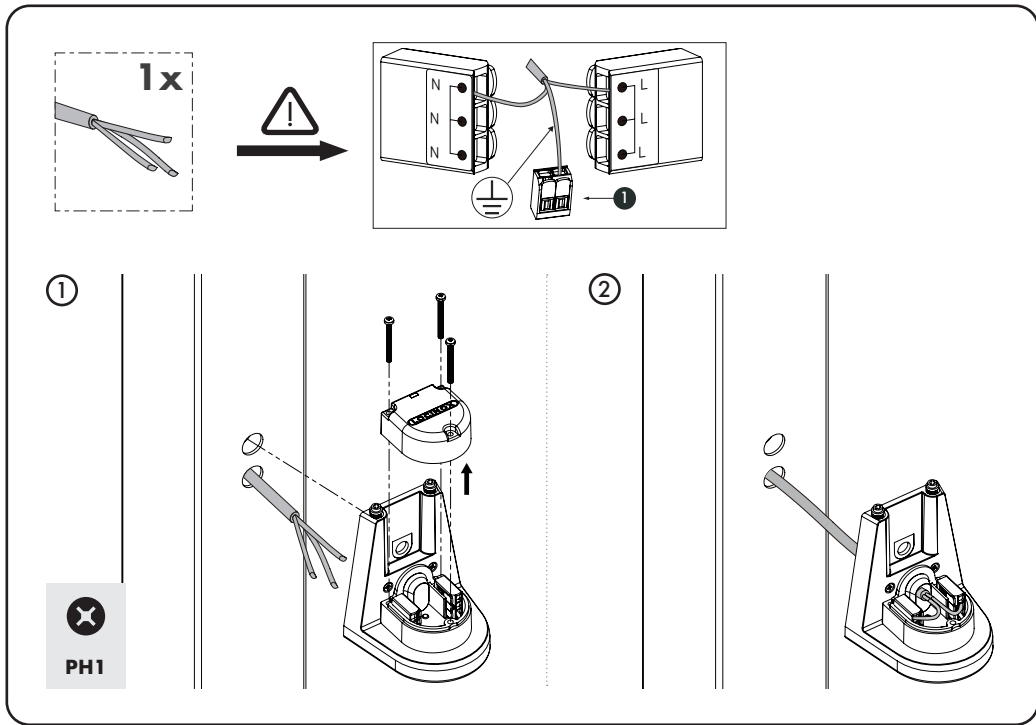

HEPTA75-230V

CUBE55-230V

CUBE75-230V

ARCO55-230V

ARCO75-230V

The light source contained in this luminaire shall only be replaced by the manufacturer or his service agent or a similar qualified person.

Input voltage: 220-240V
 Input current: 22mA
 Power: Max.4.6W
 Power factor: >0.85
 Light output: 300LUMEN