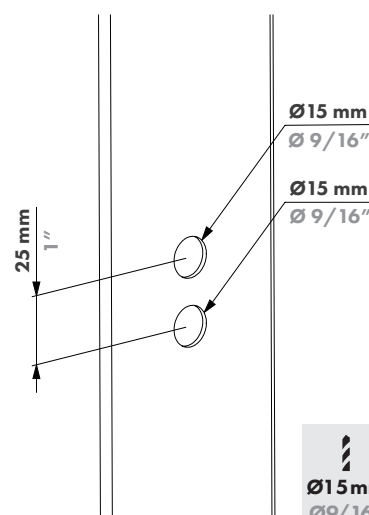

HEPTA75-230V

CUBE55-230V

CUBE75-230V

ARCO55-230V

ARCO75-230V

The light source contained in this luminaire shall only be replaced by the manufacturer or his service agent or a similar qualified person.

Input voltage: 220-240V
 Input current: 22mA
 Power: Max.4.6W
 Power factor: >0.85
 Light output: 300LUMEN