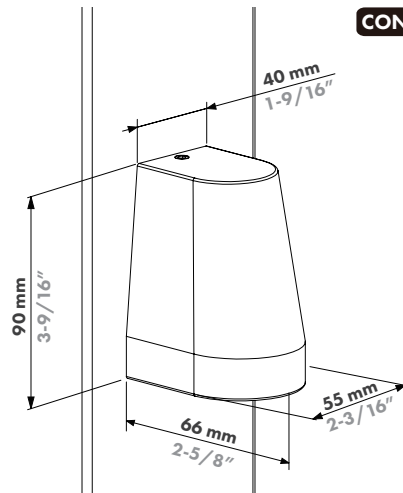

HEPTA75-230V

CUBE55-230V

CUBE75-230V

ARCO55-230V

ARCO75-230V

The light source contained in this luminaire shall only be replaced by the manufacturer or his service agent or a similar qualified person.

Input voltage: 220-240V
 Input current: 22mA
 Power: Max.4.6W
 Power factor: >0.85
 Light output: 300LUMEN