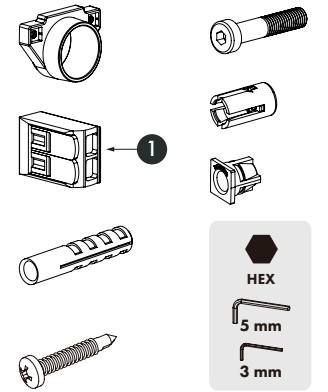

CUBE55-230V

ARCO75-230V

ARCO55-230V

HEX

5 mm

3 mm

CONE85-230V

CONE55-230V

HEPTA75-230V

CUBE55-230V

CUBE75-230V

ARCO55-230V

ARCO75-230V

The light source contained in this luminaire shall only be replaced by the manufacturer or his service agent or a similar qualified person.

Input voltage: 220-240V
 Input current: 22mA
 Power: Max.4.6W
 Power factor: >0.85
 Light output: 300LUMEN